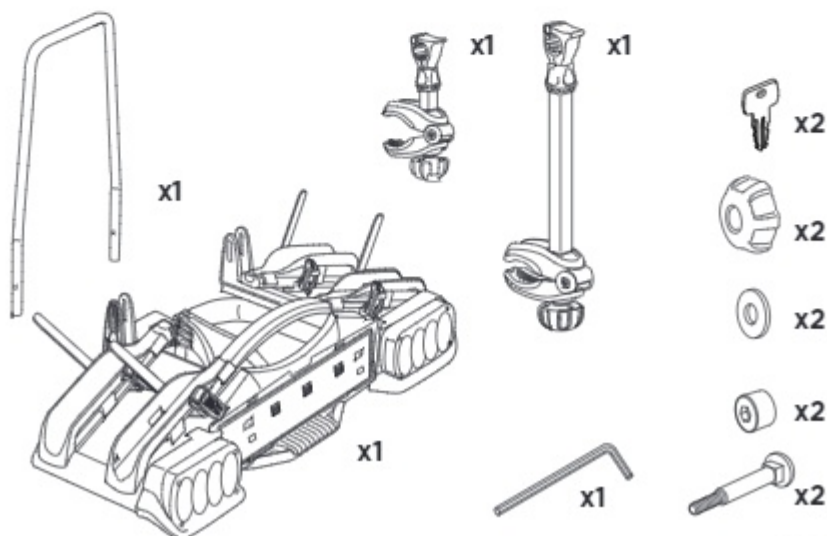

### CITY CRASH

Complete with ISO norm

920020

**CITY CRASH**  
Complete with ISO norm

13,4 kg

921020

**CITY CRASH**  
Complete with ISO norm

13,3 kg