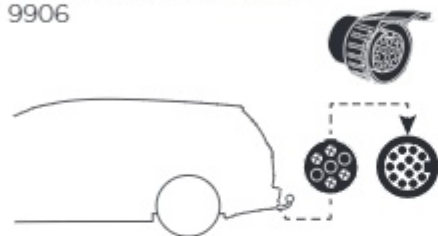

Thule 7-to-13-pin Adapter

9906