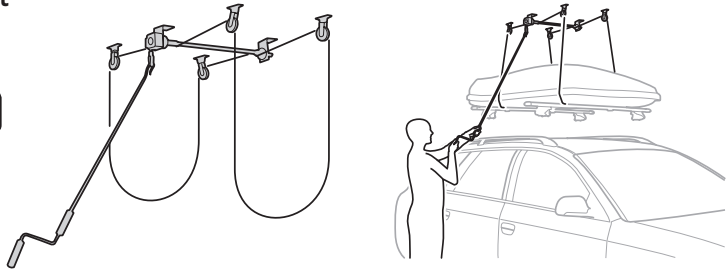

a

b

c

8

Thule T-track Adapter

696600 → 24x30 mm

697600 → 20x27 mm

Thule MultiLift

572004

Thule Box Ski Carrier Adapter

694600 → Sport

694800 → M/L

694900 → XL/XXL/Alpine

Thule Box Lid Cover

698100 → M/L

698200 → Sport