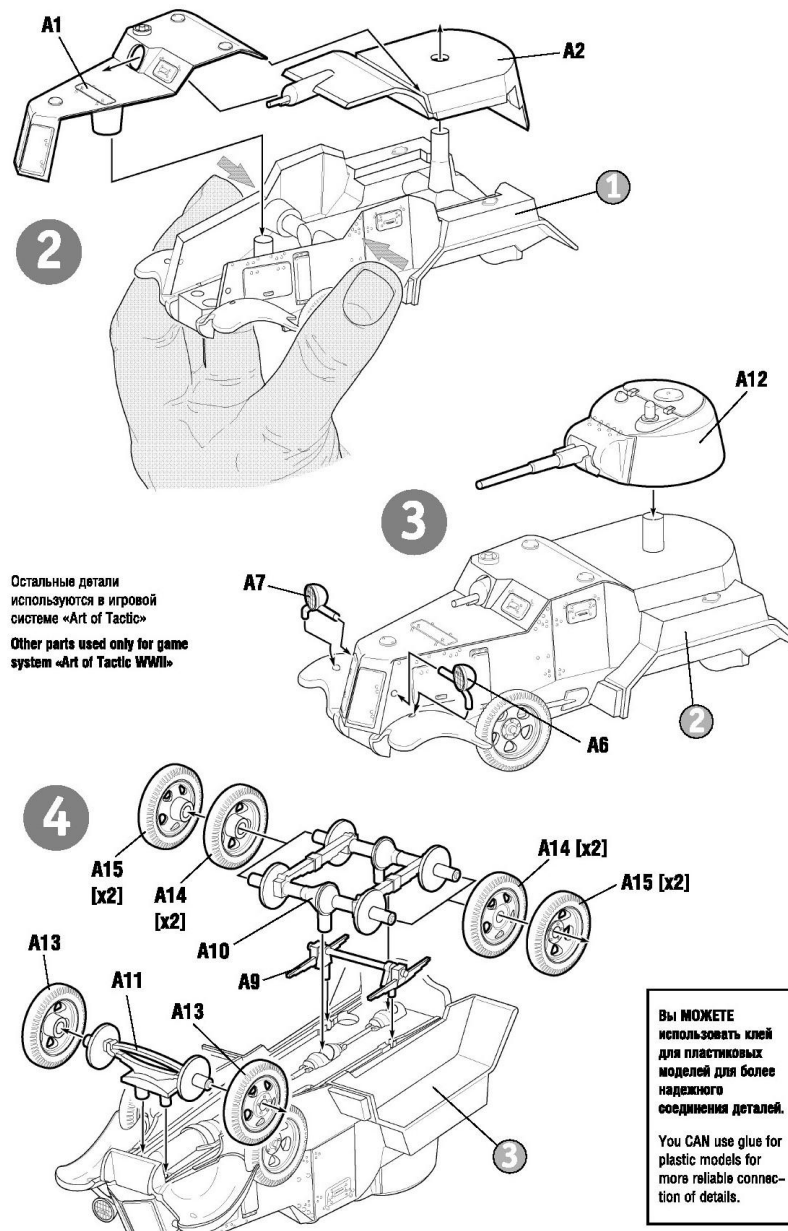

СХЕМА СБОРКИ

ASSEMBLING SCHEME

Вы МОЖЕТЕ использовать клей для пластиковых моделей для более надежного соединения деталей.

You CAN use glue for plastic models for more reliable connection of details.