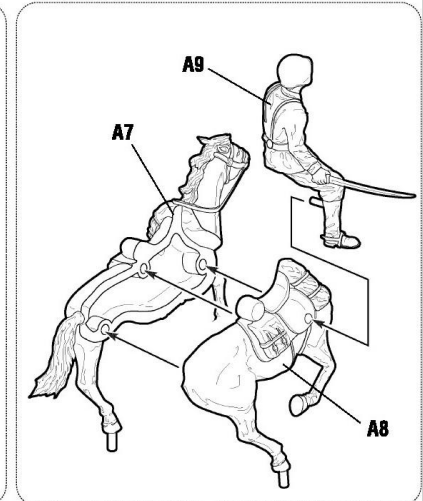

DE Der Spielsatz und das beigelegte Kärtchen sind Teil des erweiterbaren Spielsystems Art of Tactic „Operation Barbarossa 1941“, bestehend aus einer großen Zahl vielfältiger Spielsätze von Militärfahrzeugen, Infanterie und Luftwaffe. Basis für das Spielsystem ist der Startspielsatz – „Operation Barbarossa 1941“, wo Sie ausführliche Spielregeln, Spielfelder, ergänzendes Spielzubehör und verschieden Szenarien finden. Sie können Ihre Armee vergrößern, Szenarien durchspielen und die Taktik vervollkommen. Das Spielsystem wird ständig erweitert, es entstehen zusätzliche Spielsätze, neue Landkarten und Szenarien. Die ausführlichen Informationen über das Spielsystems Art of Tactic finden Sie auf der Website www.art-of-tactic.com und www.zvezda.org.ru

СХЕМА СБОРКИ

ASSEMBLING SCHEME

BAUANLEITUNG

Остальные детали используются в игровой системе «Art of Tactic»

Other parts used only for game system «Art of Tactic WWII»

Andere Teile finden nur für das Wargame «Art of Tactic WWII» Verwendung.