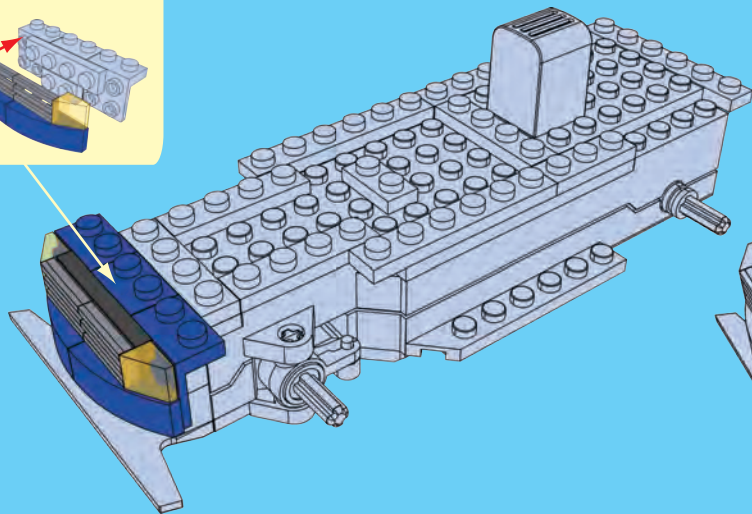

6

7

10

11

**12**

**13**

14

15

16

17

**18**

**19**

# WINNER

4 CHANNELS RADIO CONTROL

- FORWARD, LEFT/RIGHT,  
STOP REVERSE, LEFT/RIGHT
- FULL FUNCTION TRANSMITTER
- ALWAYS ACTION STEERING

NO.20206

POWER FUNCTIONS  
**INFRARED CONTROLLER**  
4 CHANNELS RADIO CONTROL

# WINNER

4 CHANNELS RADIO CONTROL

20206

20203

Toys contain electronic components, can't into the water or use in humid environments. Please use dry cloth to wipe the stains on surface.