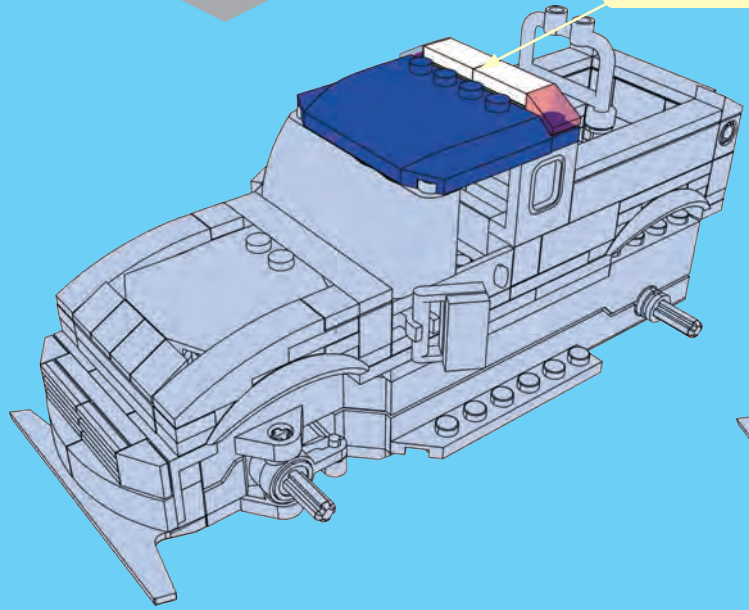

16

17

**18**

**19**

# WINNER

4 CHANNELS RADIO CONTROL

- FORWARD, LEFT/RIGHT,  
STOP REVERSE, LEFT/RIGHT
- FULL FUNCTION TRANSMITTER
- ALWAYS ACTION STEERING

NO.20206

POWER FUNCTIONS  
**INFRARED CONTROLLER**  
4 CHANNELS RADIO CONTROL