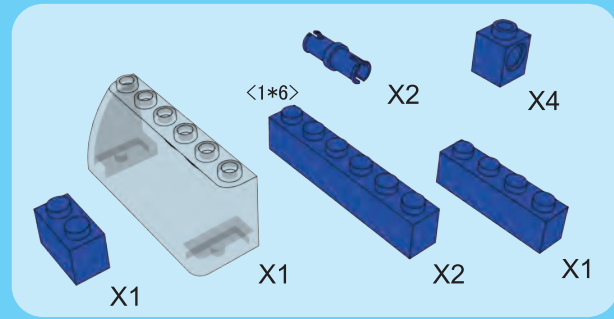

6

7

10

11

**12**

**13**

14

15

16

17

**18**

**19**

# WINNER

4 CHANNELS RADIO CONTROL

- FORWARD, LEFT/RIGHT,  
STOP REVERSE, LEFT/RIGHT
- FULL FUNCTION TRANSMITTER
- ALWAYS ACTION STEERING

NO.20206

POWER FUNCTIONS  
**INFRARED CONTROLLER**  
4 CHANNELS RADIO CONTROL