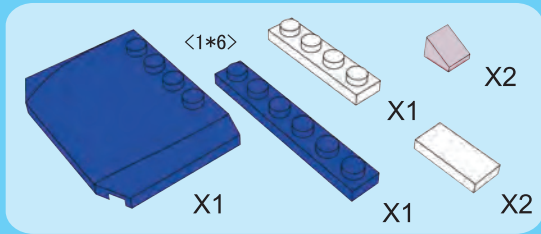

6

7

10

11

**12**

**13**

14

15

16

17

**18**

**19**

# WINNER

4 CHANNELS RADIO CONTROL

- FORWARD, LEFT/RIGHT,  
STOP REVERSE, LEFT/RIGHT
- FULL FUNCTION TRANSMITTER
- ALWAYS ACTION STEERING

NO.20206

POWER FUNCTIONS  
**INFRARED CONTROLLER**  
4 CHANNELS RADIO CONTROL