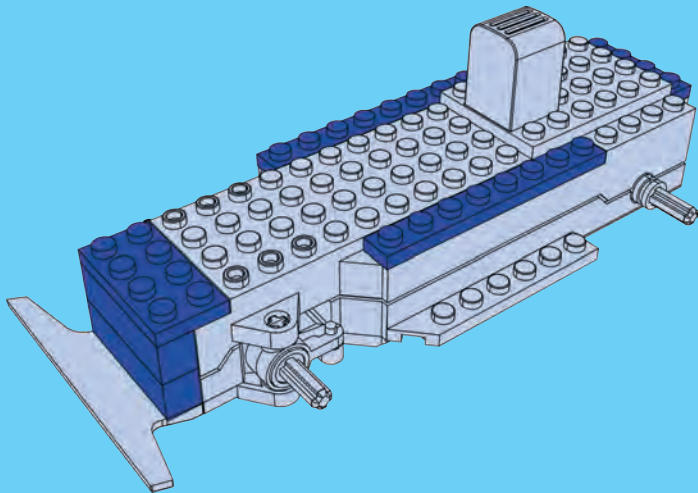

6

7

10

11

**12**

**13**

14

15

16

17

**18**

**19**

# WINNER

4 CHANNELS RADIO CONTROL

- FORWARD, LEFT/RIGHT,  
STOP REVERSE, LEFT/RIGHT
- FULL FUNCTION TRANSMITTER
- ALWAYS ACTION STEERING

NO.20206

POWER FUNCTIONS  
**INFRARED CONTROLLER**  
4 CHANNELS RADIO CONTROL