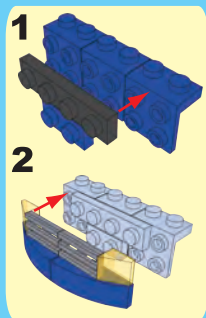

6

7

10

11

**12**

**13**

14

15

# WINNER

4 CHANNELS RADIO CONTROL

- FORWARD, LEFT/RIGHT,  
STOP REVERSE, LEFT/RIGHT
- FULL FUNCTION TRANSMITTER
- ALWAYS ACTION STEERING

NO.20206

POWER FUNCTIONS  
**INFRARED CONTROLLER**  
4 CHANNELS RADIO CONTROL