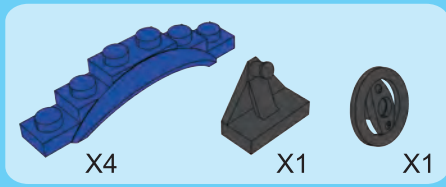

6

7

10

11

**12**

**13**

14

15

16

17

**18**

**19**

# WINNER

4 CHANNELS RADIO CONTROL

- FORWARD, LEFT/RIGHT,  
STOP REVERSE, LEFT/RIGHT
- FULL FUNCTION TRANSMITTER
- ALWAYS ACTION STEERING

NO.20206

POWER FUNCTIONS  
**INFRARED CONTROLLER**  
4 CHANNELS RADIO CONTROL