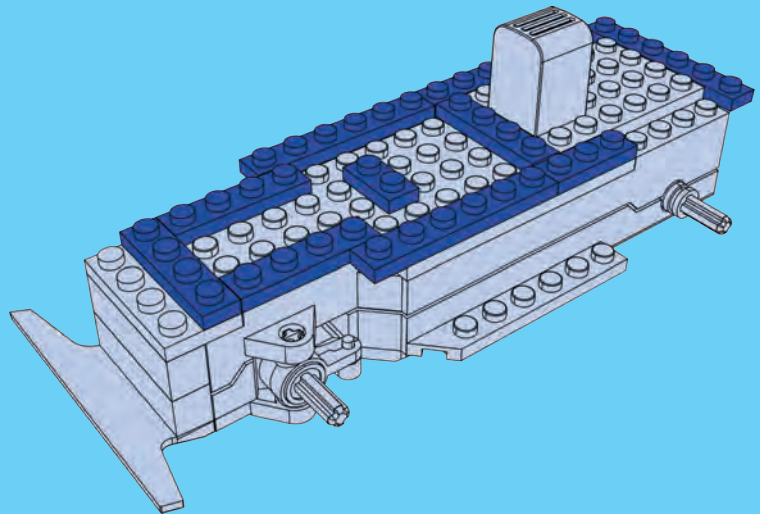

6

7

10

11

**12**

**13**

14

15

16

17

**18**

**19**

# WINNER

4 CHANNELS RADIO CONTROL

- FORWARD, LEFT/RIGHT,  
STOP REVERSE, LEFT/RIGHT
- FULL FUNCTION TRANSMITTER
- ALWAYS ACTION STEERING

NO.20206

POWER FUNCTIONS  
**INFRARED CONTROLLER**  
4 CHANNELS RADIO CONTROL