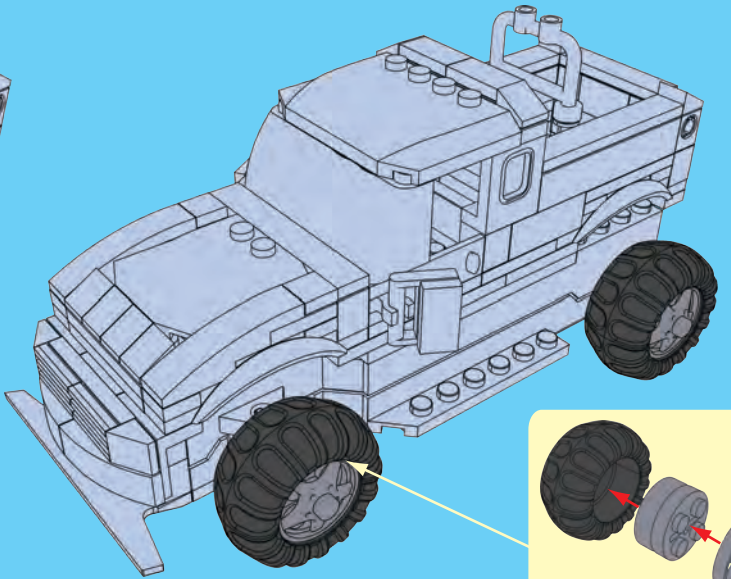

16

17

**18**

**19**

# WINNER

4 CHANNELS RADIO CONTROL

- FORWARD, LEFT/RIGHT,  
STOP REVERSE, LEFT/RIGHT
- FULL FUNCTION TRANSMITTER
- ALWAYS ACTION STEERING

NO.20206

POWER FUNCTIONS  
**INFRARED CONTROLLER**  
4 CHANNELS RADIO CONTROL