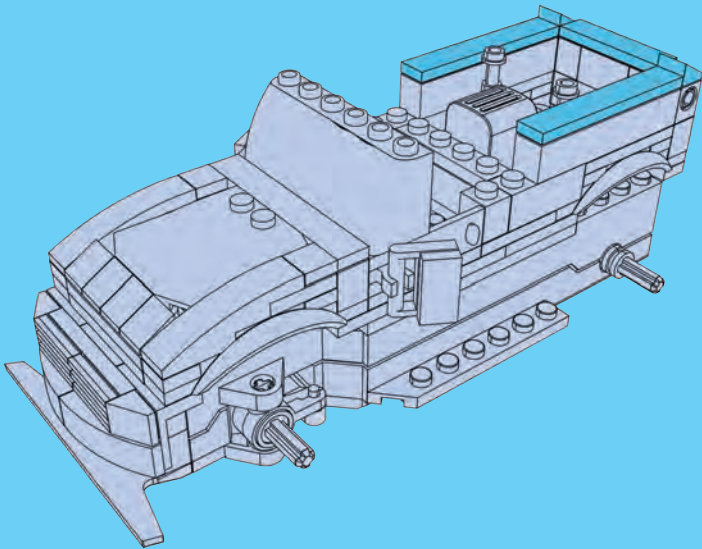

6

7

10

11

**12**

**13**

14

15

16

17

**18**

**19**

# WINNER

4 CHANNELS RADIO CONTROL

- FORWARD, LEFT/RIGHT,  
STOP REVERSE, LEFT/RIGHT
- FULL FUNCTION TRANSMITTER
- ALWAYS ACTION STEERING

NO.20206

POWER FUNCTIONS  
**INFRARED CONTROLLER**  
4 CHANNELS RADIO CONTROL