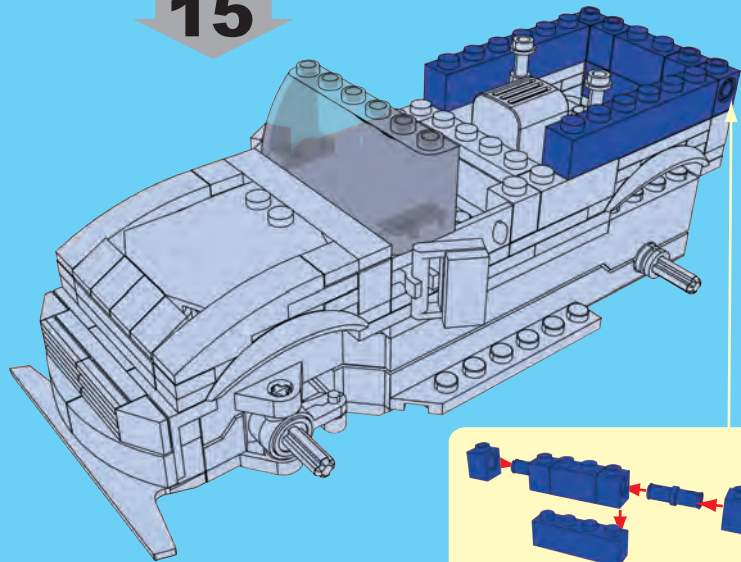

6

7

10

11

**12**

**13**

14

15

16

17

**18**

**19**

# WINNER

4 CHANNELS RADIO CONTROL

- FORWARD, LEFT/RIGHT,  
STOP REVERSE, LEFT/RIGHT
- FULL FUNCTION TRANSMITTER
- ALWAYS ACTION STEERING

NO.20206

POWER FUNCTIONS  
**INFRARED CONTROLLER**  
4 CHANNELS RADIO CONTROL