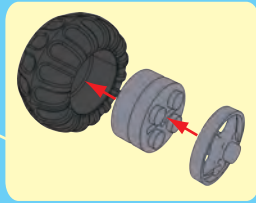

16

17

**18**

**19**

# WINNER

4 CHANNELS RADIO CONTROL

- FORWARD, LEFT/RIGHT,  
STOP REVERSE, LEFT/RIGHT
- FULL FUNCTION TRANSMITTER
- ALWAYS ACTION STEERING

NO.20206

POWER FUNCTIONS  
**INFRARED CONTROLLER**  
4 CHANNELS RADIO CONTROL

# WINNER

4 CHANNELS RADIO CONTROL

20206

20203

Toys contain electronic components, can't into the water or use in humid environments. Please use dry cloth to wipe the stains on surface.