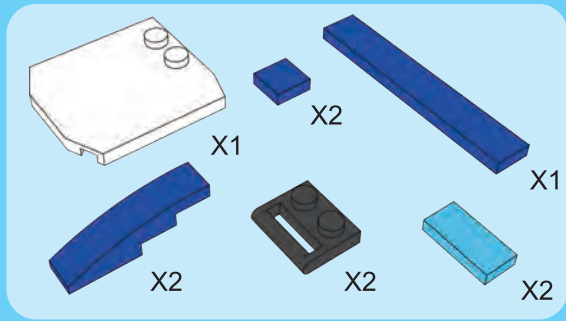

6

7

10

11

**12**

**13**

14

15

16

17

**18**

**19**

# WINNER

4 CHANNELS RADIO CONTROL

- FORWARD, LEFT/RIGHT,  
STOP REVERSE, LEFT/RIGHT
- FULL FUNCTION TRANSMITTER
- ALWAYS ACTION STEERING

NO.20206

POWER FUNCTIONS  
**INFRARED CONTROLLER**  
4 CHANNELS RADIO CONTROL

# WINNER

4 CHANNELS RADIO CONTROL

20206

20203

Toys contain electronic components, can't into the water or use in humid environments. Please use dry cloth to wipe the stains on surface.