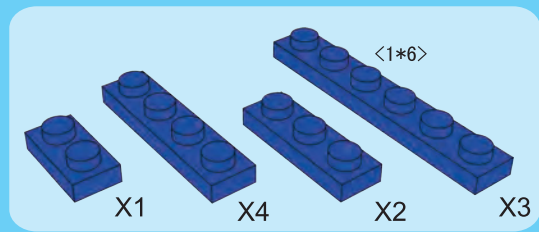

6

7

10

11

**12**

**13**

14

15

16

17

**18**

**19**

# WINNER

4 CHANNELS RADIO CONTROL

- FORWARD, LEFT/RIGHT,  
STOP REVERSE, LEFT/RIGHT
- FULL FUNCTION TRANSMITTER
- ALWAYS ACTION STEERING

NO.20206

POWER FUNCTIONS  
**INFRARED CONTROLLER**  
4 CHANNELS RADIO CONTROL