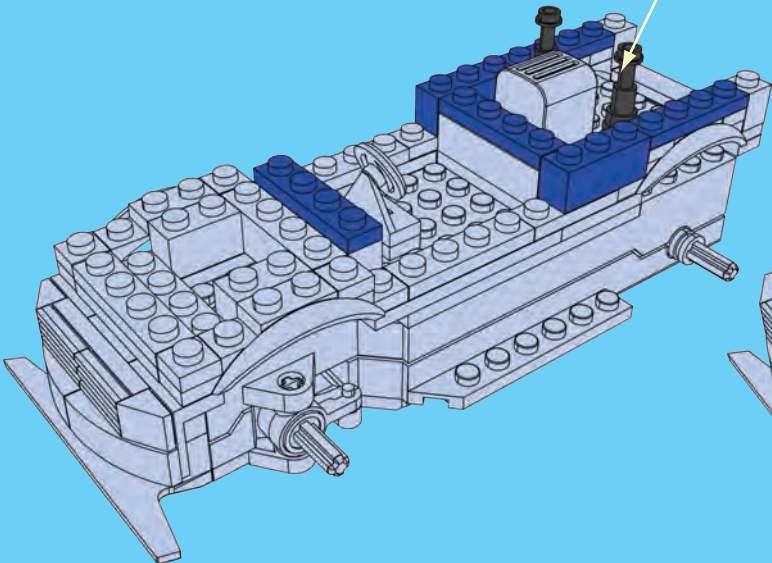

6

7

10

11

**12**

**13**

14

15

16

17

**18**

**19**

# WINNER

4 CHANNELS RADIO CONTROL

- FORWARD, LEFT/RIGHT,  
STOP REVERSE, LEFT/RIGHT
- FULL FUNCTION TRANSMITTER
- ALWAYS ACTION STEERING

NO.20206

POWER FUNCTIONS  
**INFRARED CONTROLLER**  
4 CHANNELS RADIO CONTROL