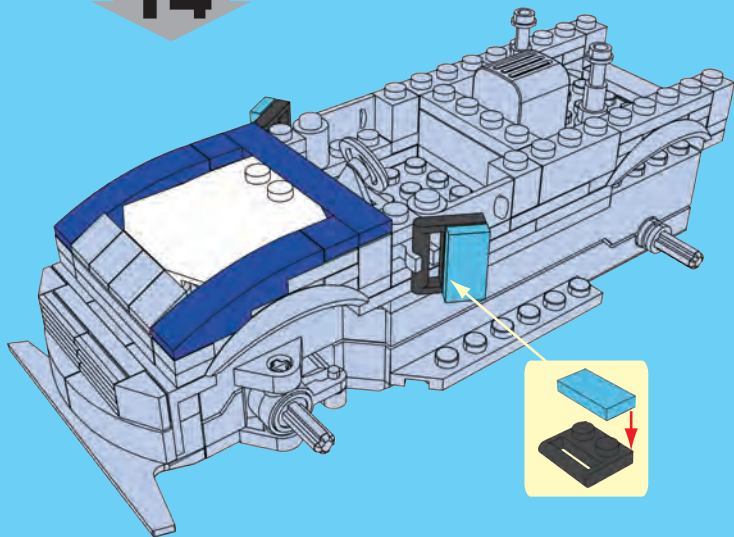

6

7

10

11

**12**

**13**

14

15

16

17

**18**

**19**

# WINNER

4 CHANNELS RADIO CONTROL

- FORWARD, LEFT/RIGHT,  
STOP REVERSE, LEFT/RIGHT
- FULL FUNCTION TRANSMITTER
- ALWAYS ACTION STEERING

NO.20206

POWER FUNCTIONS  
**INFRARED CONTROLLER**  
4 CHANNELS RADIO CONTROL