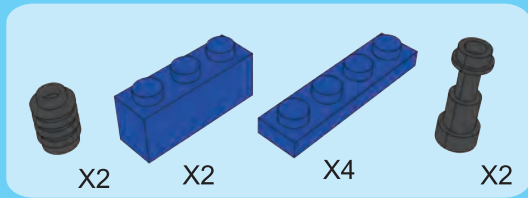

6

7

10

11

**12**

**13**

14

15

16

17

**18**

**19**

# WINNER

4 CHANNELS RADIO CONTROL

- FORWARD, LEFT/RIGHT,  
STOP REVERSE, LEFT/RIGHT
- FULL FUNCTION TRANSMITTER
- ALWAYS ACTION STEERING

NO.20206

POWER FUNCTIONS  
**INFRARED CONTROLLER**  
4 CHANNELS RADIO CONTROL