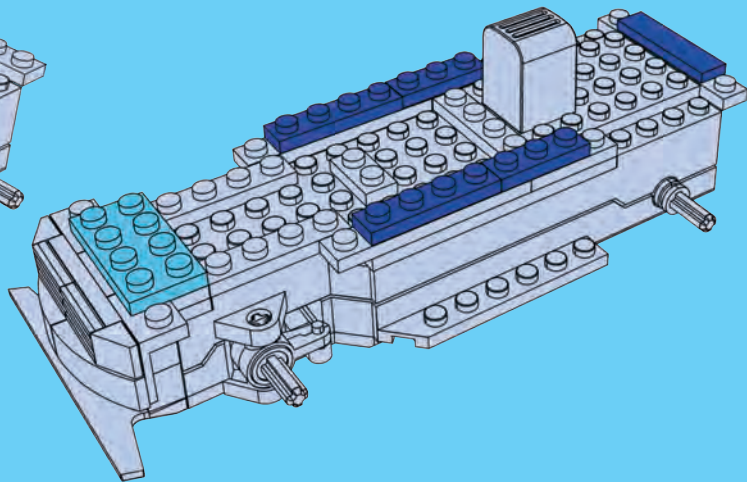

6

7

10

11

**12**

**13**

14

15

16

17

**18**

**19**

# WINNER

4 CHANNELS RADIO CONTROL

- FORWARD, LEFT/RIGHT,  
STOP REVERSE, LEFT/RIGHT
- FULL FUNCTION TRANSMITTER
- ALWAYS ACTION STEERING

NO.20206

POWER FUNCTIONS  
**INFRARED CONTROLLER**  
4 CHANNELS RADIO CONTROL