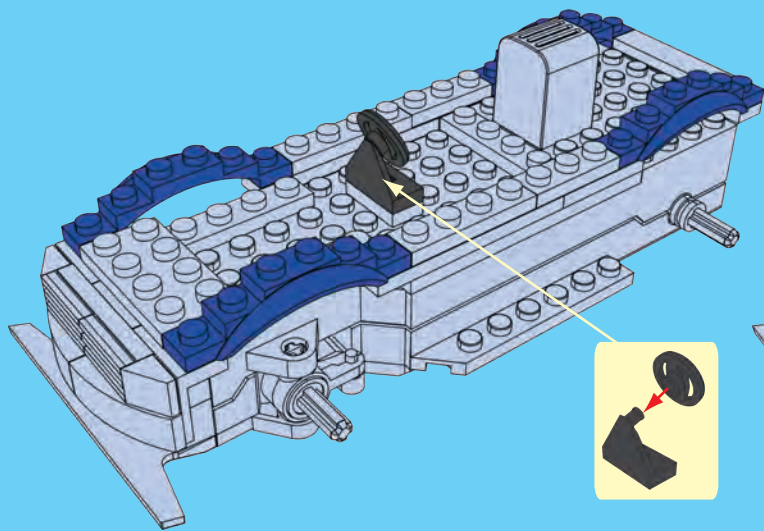

6

7

10

11

**12**

**13**

14

15

16

17

**18**

**19**

# WINNER

4 CHANNELS RADIO CONTROL

- FORWARD, LEFT/RIGHT,  
STOP REVERSE, LEFT/RIGHT
- FULL FUNCTION TRANSMITTER
- ALWAYS ACTION STEERING

NO.20206

POWER FUNCTIONS  
**INFRARED CONTROLLER**  
4 CHANNELS RADIO CONTROL

# WINNER

4 CHANNELS RADIO CONTROL

20206

20203

Toys contain electronic components, can't into the water or use in humid environments. Please use dry cloth to wipe the stains on surface.