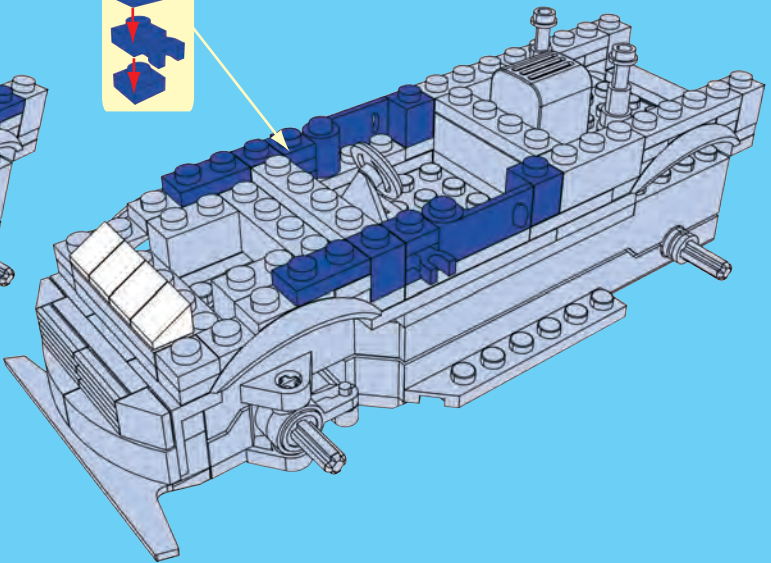

6

7

10

11

**12**

**13**

14

15

16

17

**18**

**19**

# WINNER

4 CHANNELS RADIO CONTROL

- FORWARD, LEFT/RIGHT,  
STOP REVERSE, LEFT/RIGHT
- FULL FUNCTION TRANSMITTER
- ALWAYS ACTION STEERING

NO.20206

POWER FUNCTIONS  
**INFRARED CONTROLLER**  
4 CHANNELS RADIO CONTROL