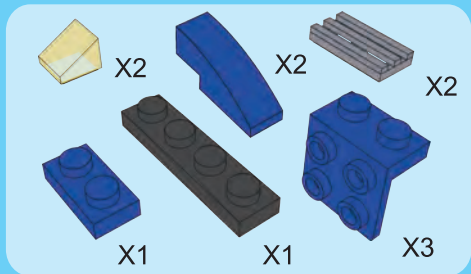

6

7

10

11

**12**

**13**

14

15

16

17

**18**

**19**

# WINNER

4 CHANNELS RADIO CONTROL

- FORWARD, LEFT/RIGHT,  
STOP REVERSE, LEFT/RIGHT
- FULL FUNCTION TRANSMITTER
- ALWAYS ACTION STEERING

NO.20206

POWER FUNCTIONS  
**INFRARED CONTROLLER**  
4 CHANNELS RADIO CONTROL

# WINNER

4 CHANNELS RADIO CONTROL

20206

20203

Toys contain electronic components, can't into the water or use in humid environments. Please use dry cloth to wipe the stains on surface.