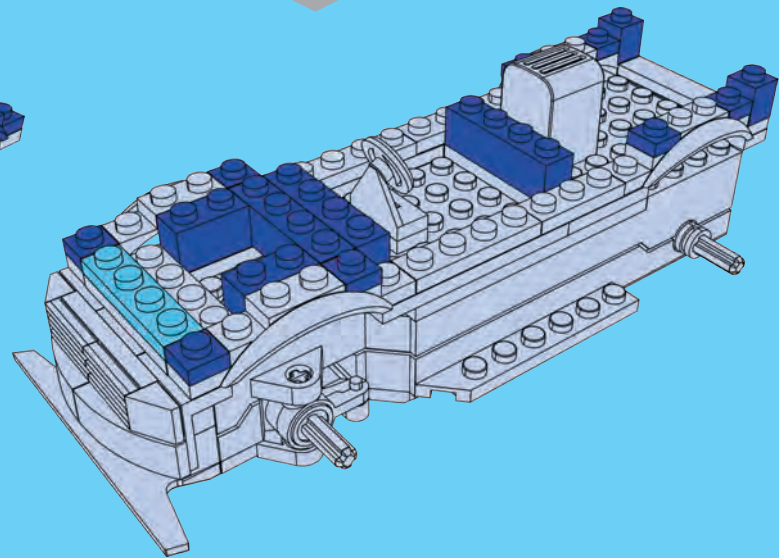

6

7

10

11

**12**

**13**

14

15

16

17

**18**

**19**

# WINNER

4 CHANNELS RADIO CONTROL

- FORWARD, LEFT/RIGHT,  
STOP REVERSE, LEFT/RIGHT
- FULL FUNCTION TRANSMITTER
- ALWAYS ACTION STEERING

NO.20206

POWER FUNCTIONS  
**INFRARED CONTROLLER**  
4 CHANNELS RADIO CONTROL