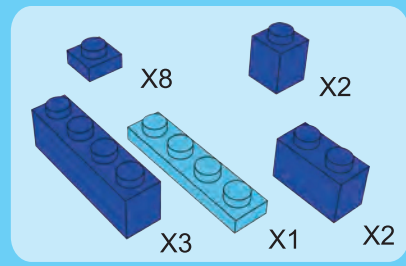

6

7

10

11

**12**

**13**

14

15

16

17

**18**

**19**

# WINNER

4 CHANNELS RADIO CONTROL

- FORWARD, LEFT/RIGHT,  
STOP REVERSE, LEFT/RIGHT
- FULL FUNCTION TRANSMITTER
- ALWAYS ACTION STEERING

NO.20206

POWER FUNCTIONS  
**INFRARED CONTROLLER**  
4 CHANNELS RADIO CONTROL