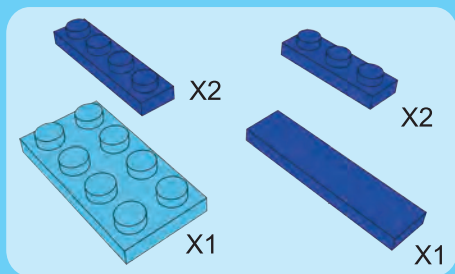

6

7

10

11

**12**

**13**

14

15

16

17

**18**

**19**

# WINNER

4 CHANNELS RADIO CONTROL

- FORWARD, LEFT/RIGHT,  
STOP REVERSE, LEFT/RIGHT
- FULL FUNCTION TRANSMITTER
- ALWAYS ACTION STEERING

NO.20206

POWER FUNCTIONS  
**INFRARED CONTROLLER**  
4 CHANNELS RADIO CONTROL