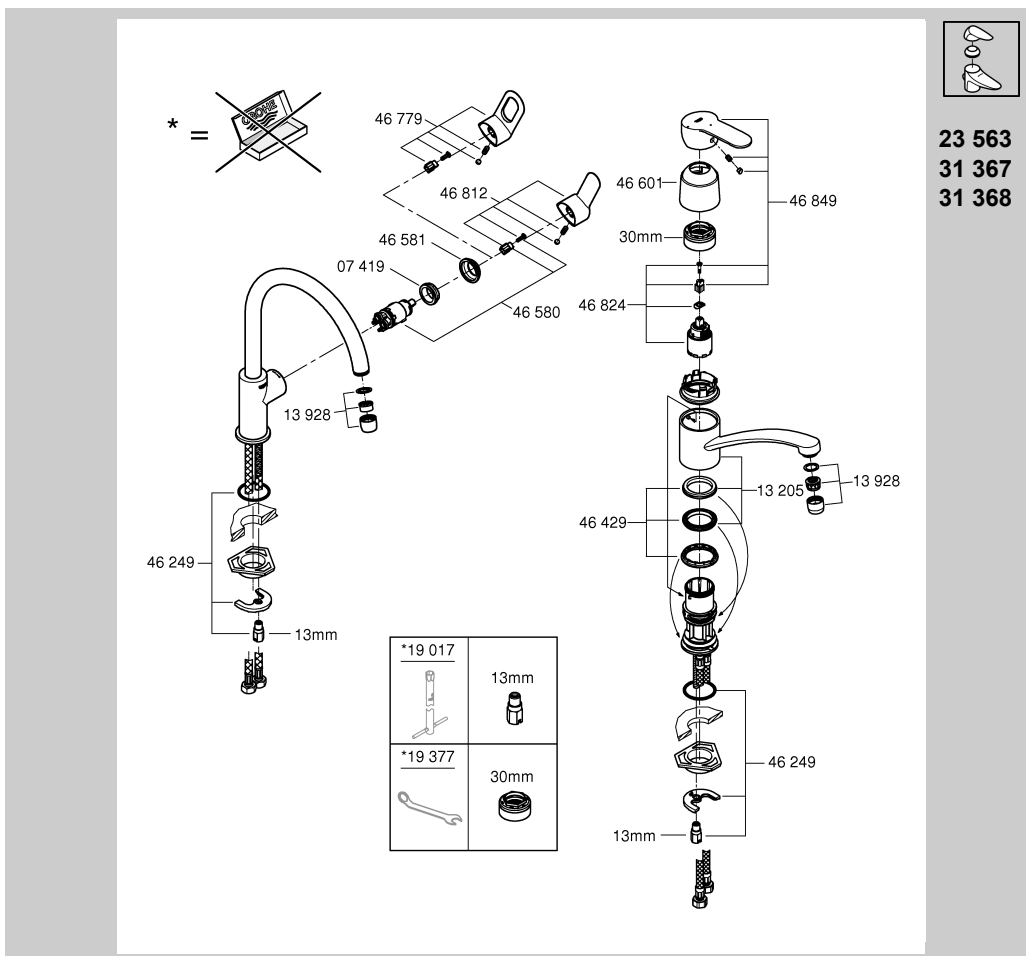

СТОЛ

Комплект поставки	23 563	31 367	31 368				
Смеситель для мойки	X	X	X				
Излив	X	X	X				
Отведенный душ							
Контргайка	X	X	X				
Пружина							
Техническое руководство	X	X	X				
Инструкция по уходу	X	X	X				
Вес нетто, кг	1,5	1,7	1,9				

Дата изготовления: см. маркировку на изделии
Срок эксплуатации согласно гарантийному талону.
Изделие сертифицировано.
Grohe AG, Германия