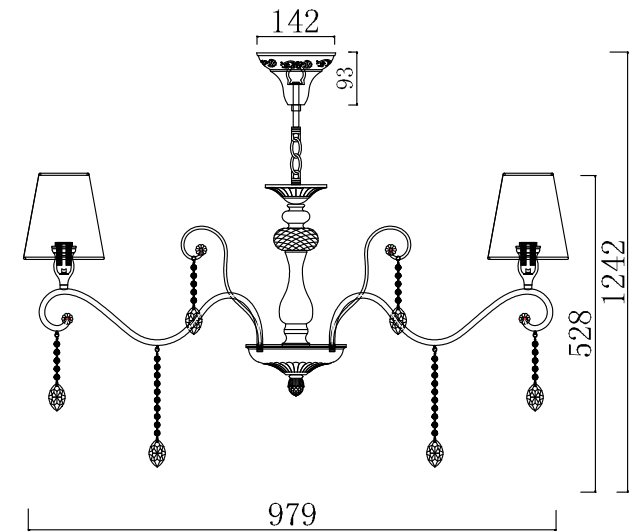

FREYA
TRADITION OF QUALITY

INSTRUCTION

MODEL: FR2306-PL-08-W
CHANDELIER

8 X E14 (40W)

FREYA-LIGHT.COM