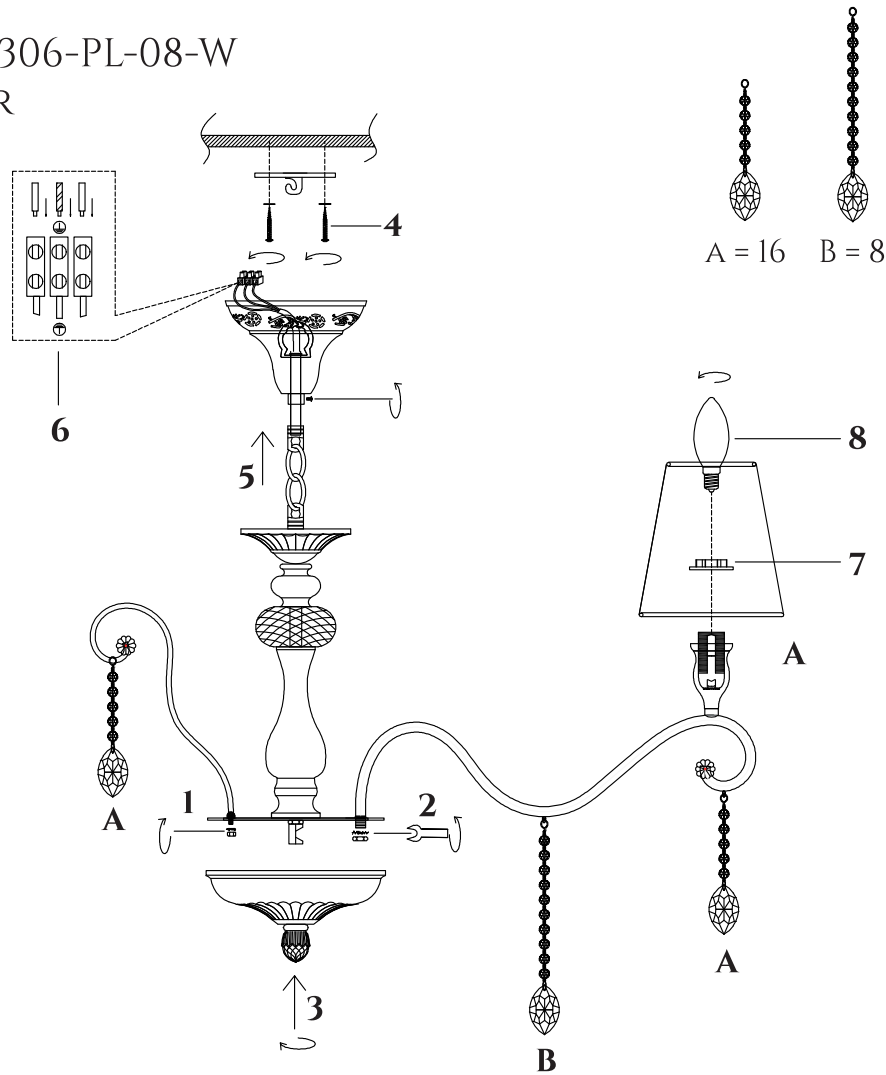

FREYA
TRADITION OF QUALITY

INSTRUCTION

MODEL: FR2306-PL-08-W
CHANDELIER

8 X E14 (40W)

FREYA-LIGHT.COM