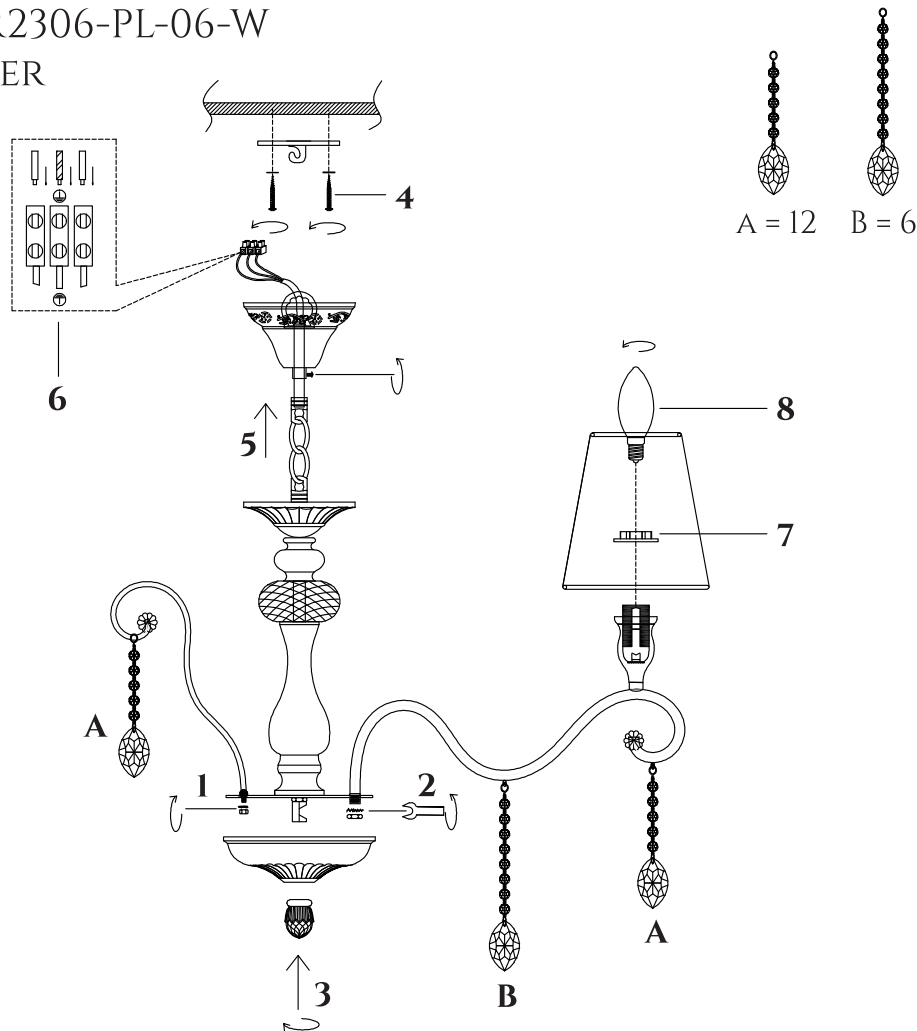

FREYA
TRADITION OF QUALITY

INSTRUCTION

MODEL: FR2306-PL-06-W
CHANDELIER

6 X E14 (40W)

FREYA-LIGHT.COM