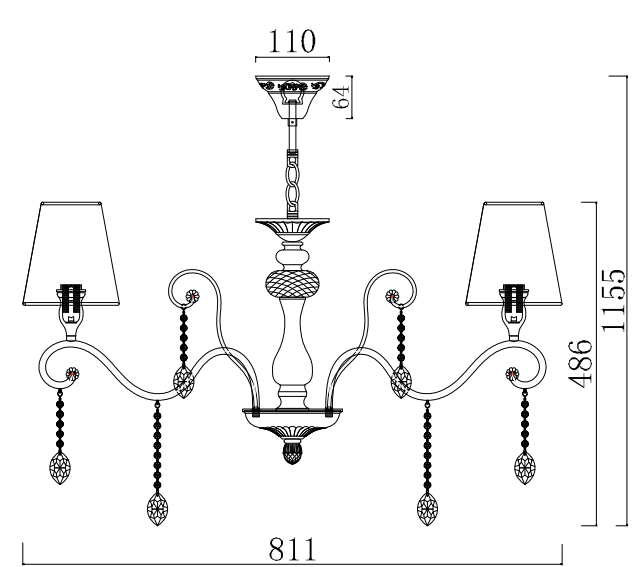

FREYA
TRADITION OF QUALITY

INSTRUCTION

MODEL: FR2306-PL-06-W
CHANDELIER

6 X E14 (40W)

FREYA-LIGHT.COM