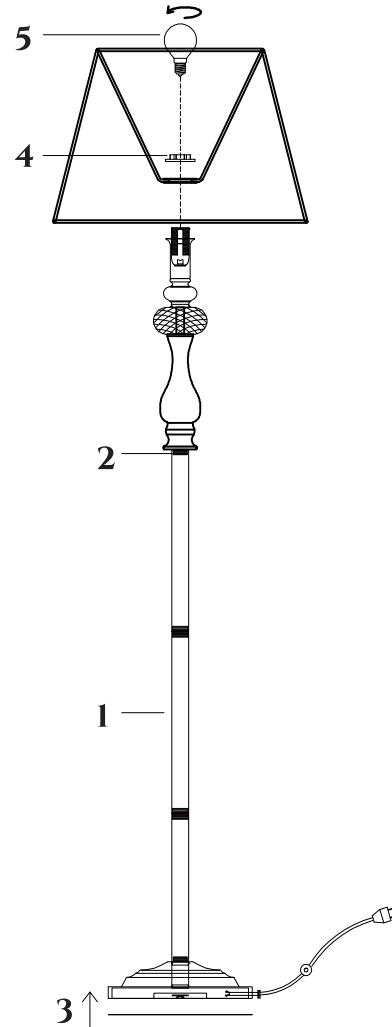

# INSTRUCTION

**MODEL:** FR2306-FL-01-W  
FLOOR LAMP

1 X E14 (40W)

FREYA-LIGHT.COM