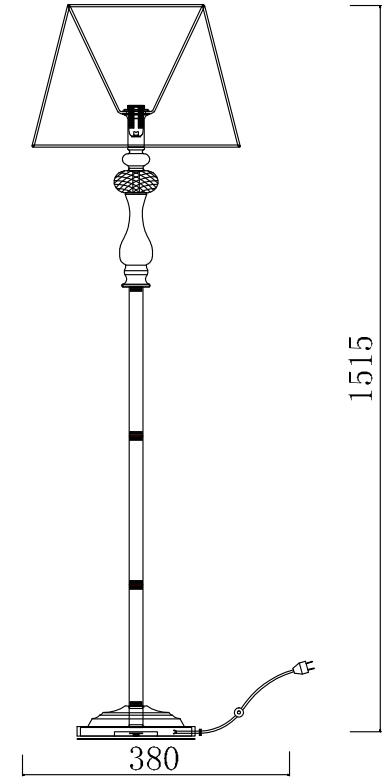

# INSTRUCTION

**MODEL:** FR2306-FL-01-W  
FLOOR LAMP

1 X E14 (40W)

FREYA-LIGHT.COM