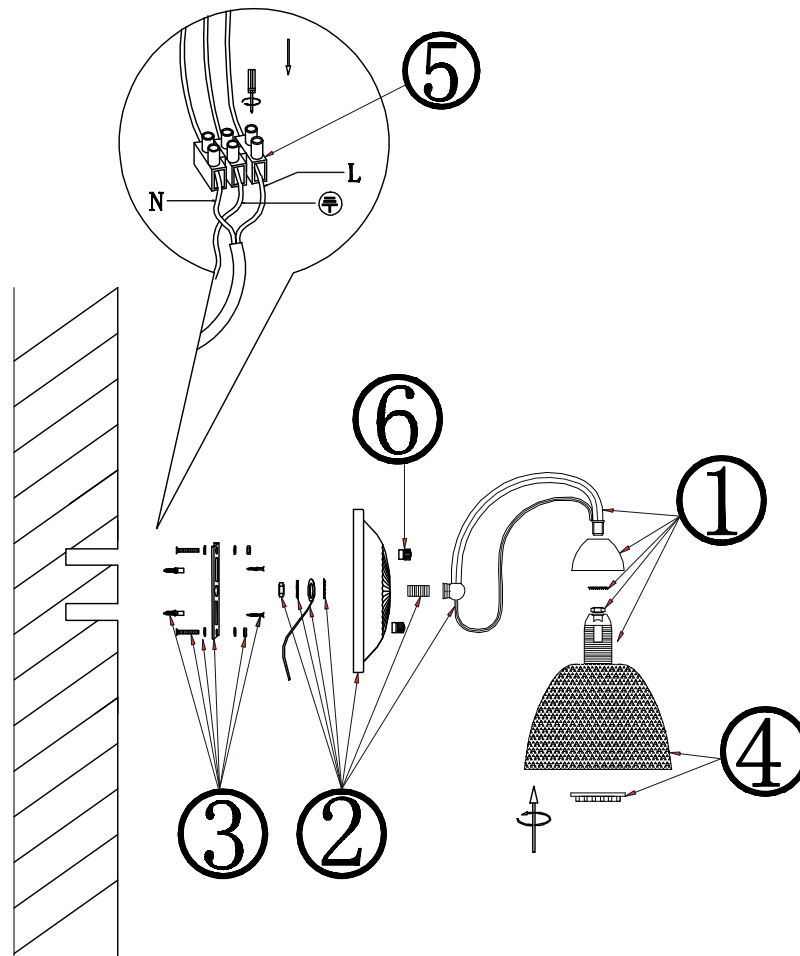

# INSTRUCTION

**MODEL:** FR2753-WL-01-WG  
SCONCE

1 X E14 (60W)

FREYA-LIGHT.COM