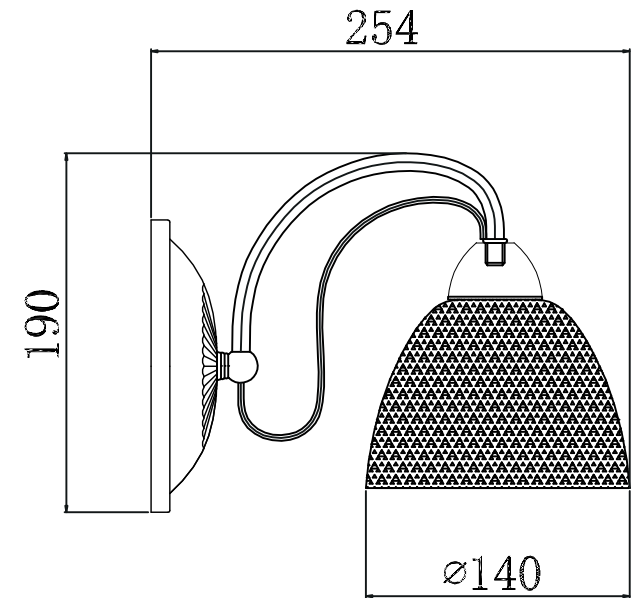

# INSTRUCTION

**MODEL:** FR2753-WL-01-WG  
SCONCE

1 X E14 (60W)

FREYA-LIGHT.COM