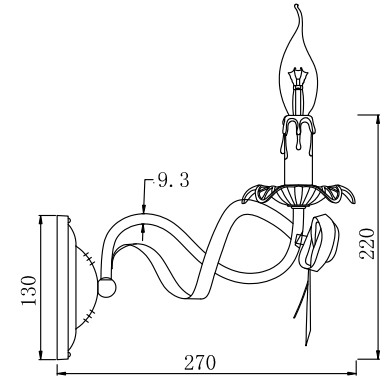

# INSTRUCTION

**MODEL:** FR2045-WL-01-WG  
SCONCE

1 X E14 (60W)

FREYA-LIGHT.COM