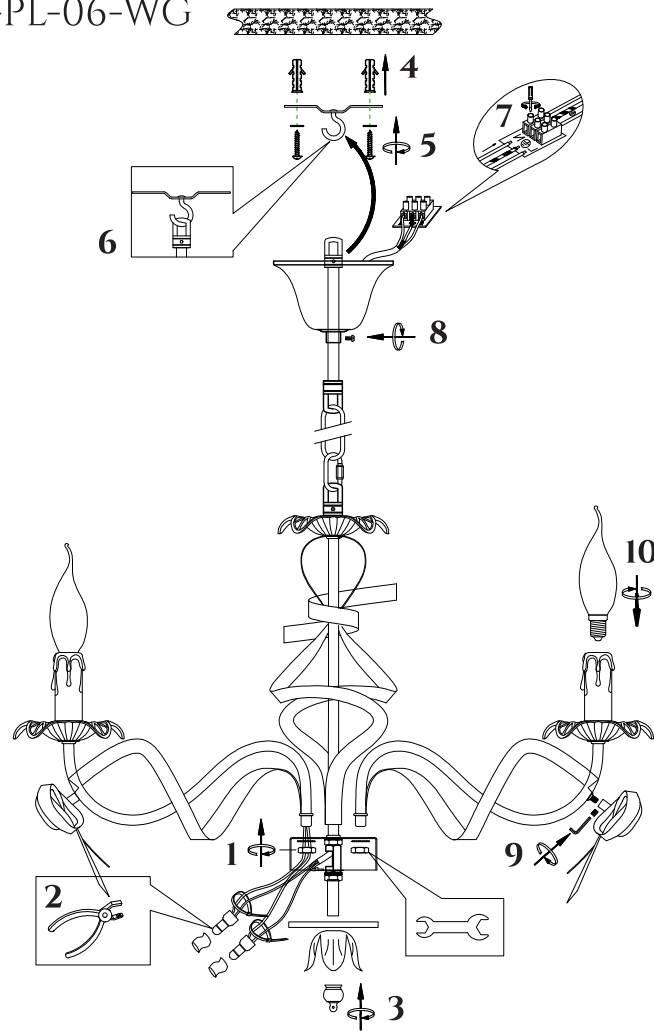

FREYA
TRADITION OF QUALITY

INSTRUCTION

MODEL: FR2045-PL-06-WG
CHANDELIER

6 X E14 (60W)

FREYA-LIGHT.COM