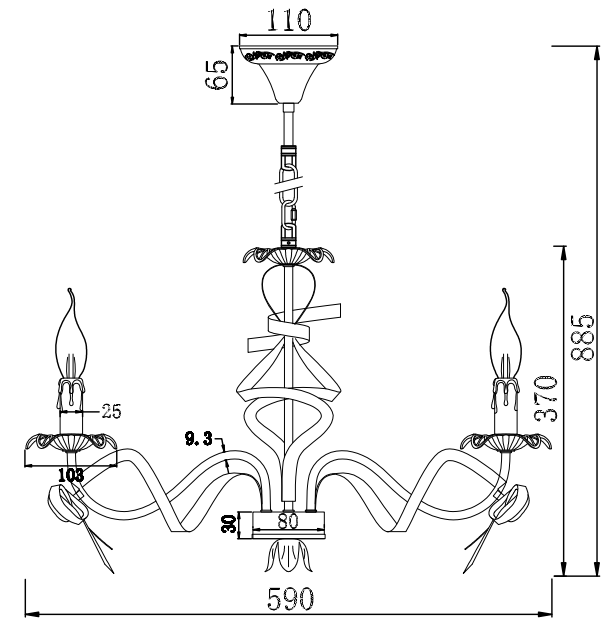

FREYA
TRADITION OF QUALITY

INSTRUCTION

MODEL: FR2045-PL-06-WG
CHANDELIER

6 X E14 (60W)

FREYA-LIGHT.COM