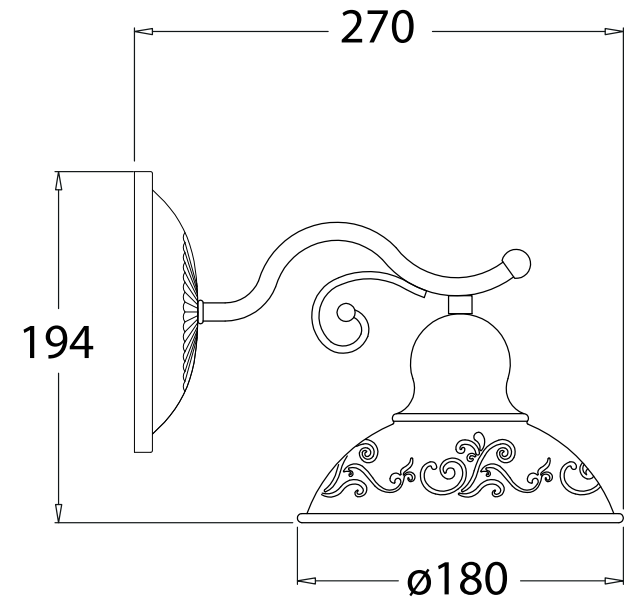

FREYA
TRADITION OF QUALITY

INSTRUCTION

MODEL: FR2566-WL-01-WG
SCONCE

1 X E27 (60W)

FREYA-LIGHT.COM