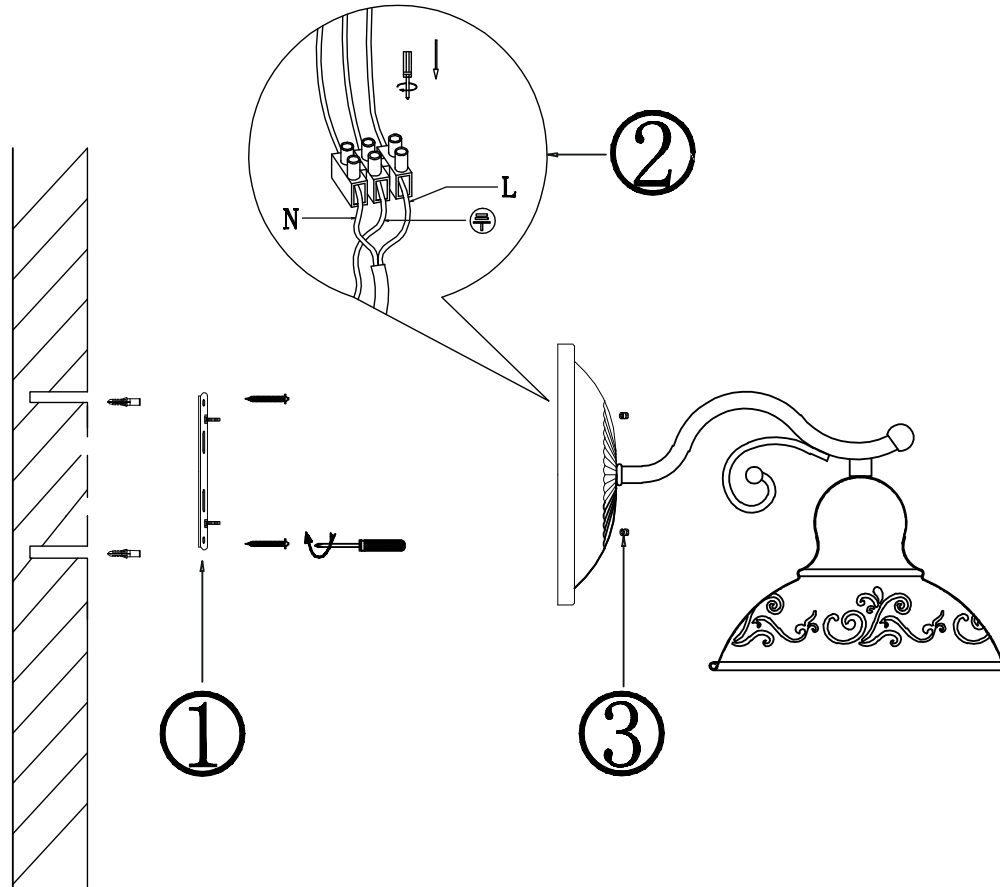

FREYA
TRADITION OF QUALITY

INSTRUCTION

MODEL: FR2566-WL-01-WG
SCONCE

1 X E27 (60W)

FREYA-LIGHT.COM