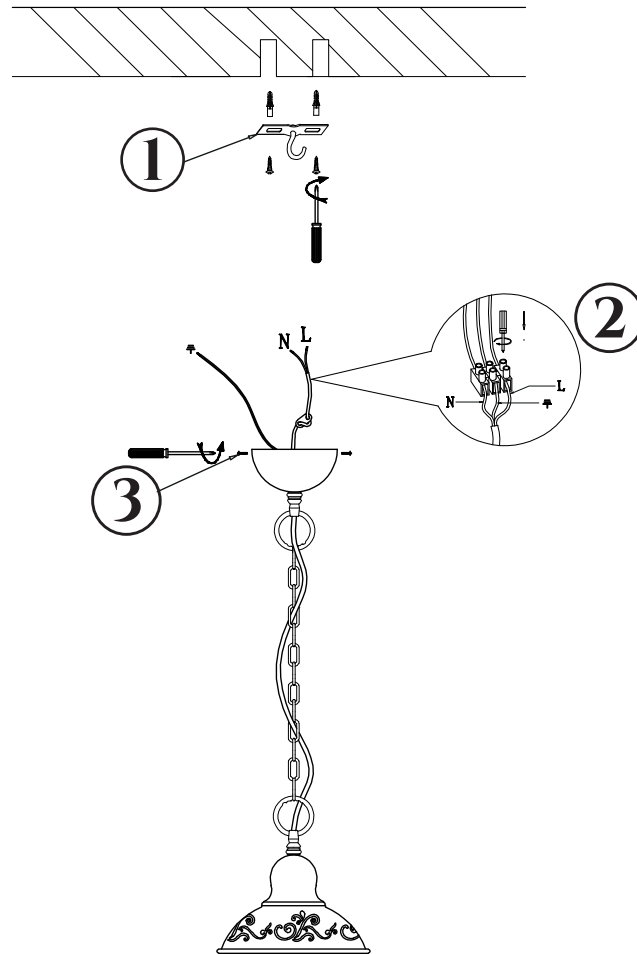

FREYA
TRADITION OF QUALITY

INSTRUCTION

MODEL: FR2566-PL-01-WG
CEILING

1 X E27 (60W)

FREYA-LIGHT.COM