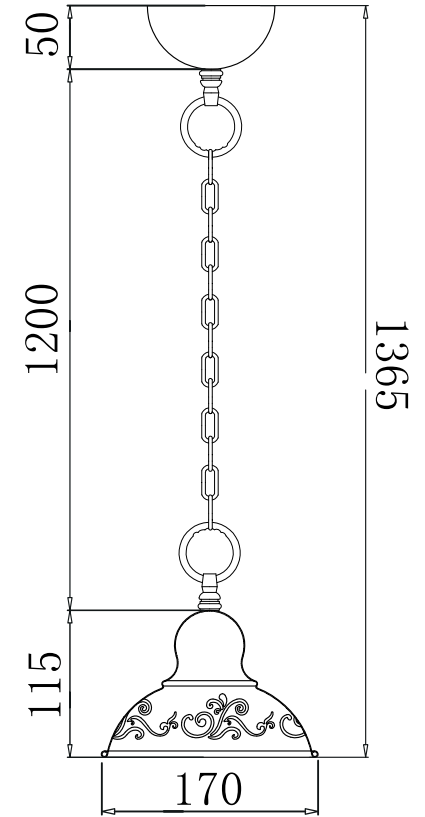

FREYA
TRADITION OF QUALITY

INSTRUCTION

MODEL: FR2566-PL-01-WG
CEILING

1 X E27 (60W)

FREYA-LIGHT.COM