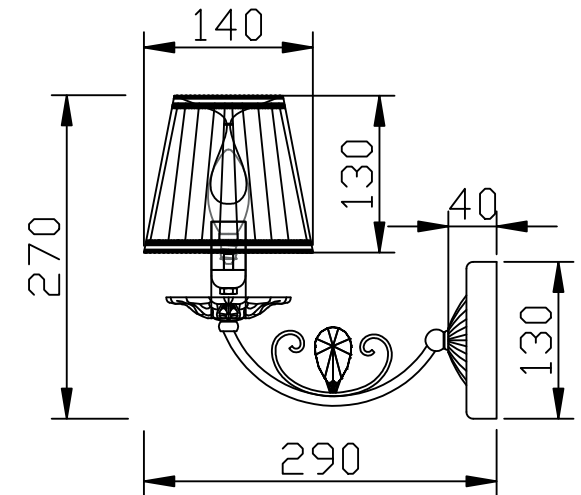

# INSTRUCTION

**MODEL:** FR2307-WL-01-WG  
SCONCE

1 X E14 (40W)

FREYA-LIGHT.COM