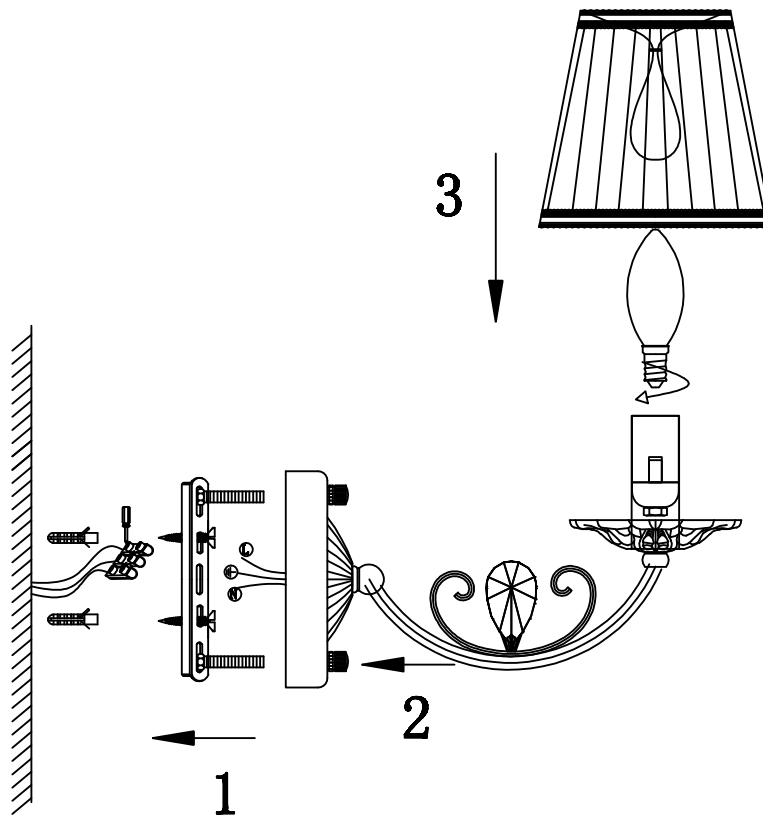

# INSTRUCTION

**MODEL:** FR2307-WL-01-WG  
SCONCE

1 X E14 (40W)

FREYA-LIGHT.COM