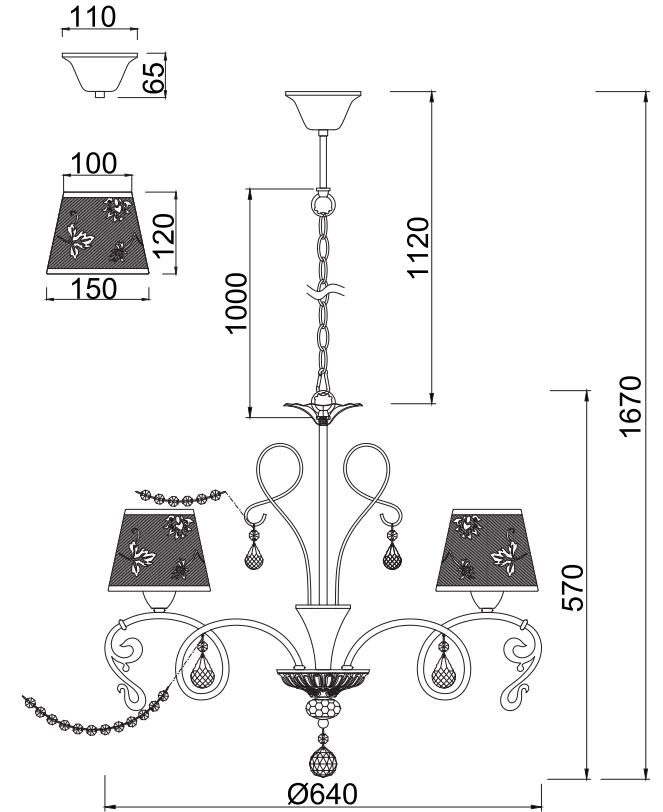

FREYA
TRADITION OF QUALITY

INSTRUCTION

MODEL: FR2758-PL-05-BZ
CHANDELIER

5 x E14 (40W)

FREYA-LIGHT.COM