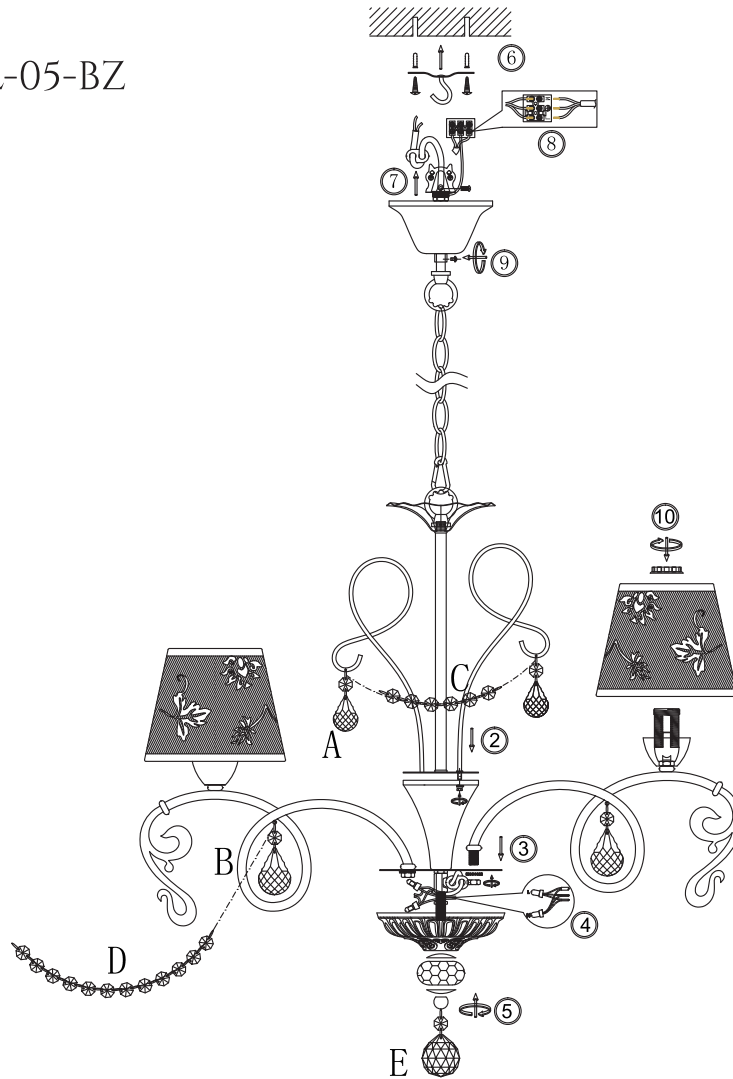

FREYA
TRADITION OF QUALITY

INSTRUCTION

MODEL: FR2758-PL-05-BZ
CHANDELIER

5 x E14 (40W)

FREYA-LIGHT.COM