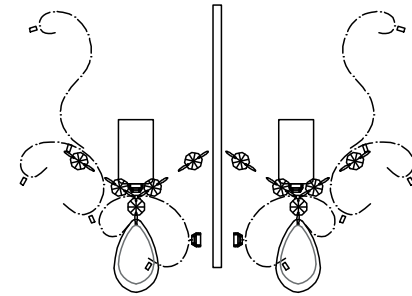

FREYA
TRADITION OF QUALITY

INSTRUCTION

MODEL: FR2302-WL-02-WG
SCONCE

2 X E14 (40W)

FREYA-LIGHT.COM