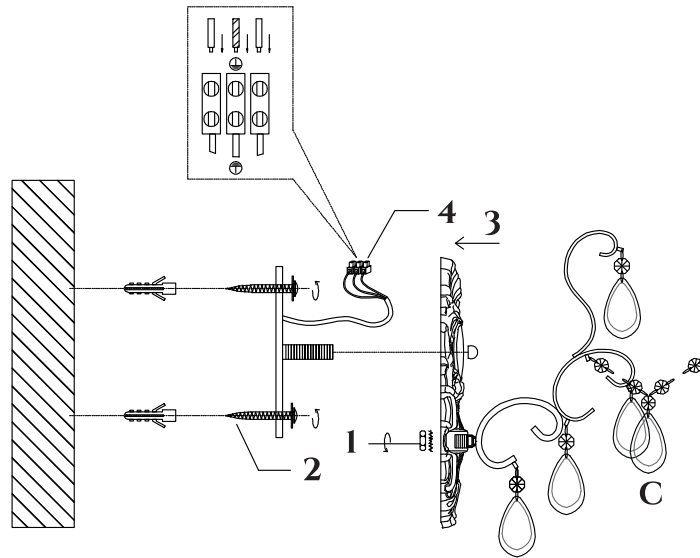

FREYA
TRADITION OF QUALITY

INSTRUCTION

MODEL: FR2302-WL-02-WG
SCONCE

2 X E14 (40W)

FREYA-LIGHT.COM