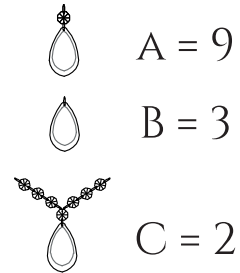

FREYA
TRADITION OF QUALITY

INSTRUCTION

MODEL: FR2302-WL-02-WG
SCONCE

2 X E14 (40W)

FREYA-LIGHT.COM