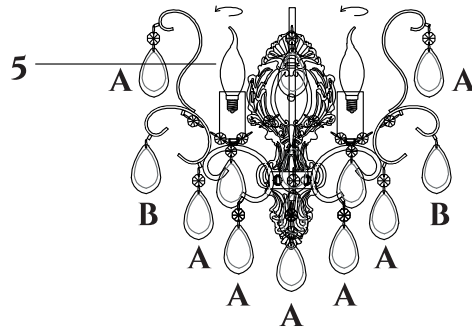

FREYA
TRADITION OF QUALITY

INSTRUCTION

MODEL: FR2302-WL-02-WG
SCONCE

2 X E14 (40W)

FREYA-LIGHT.COM