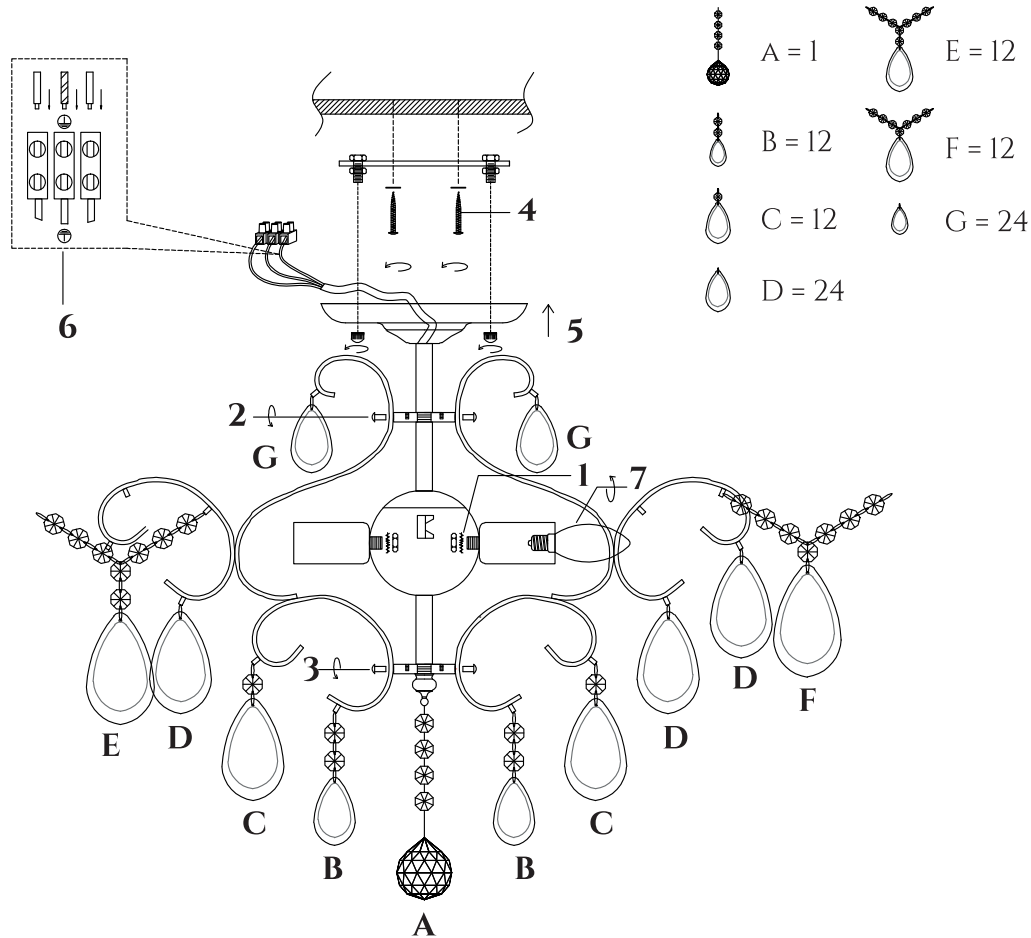

# INSTRUCTION

**MODEL:** FR2302-CL-04-WG  
CHANDELIER

4 X E14 (40W)

FREYA-LIGHT.COM