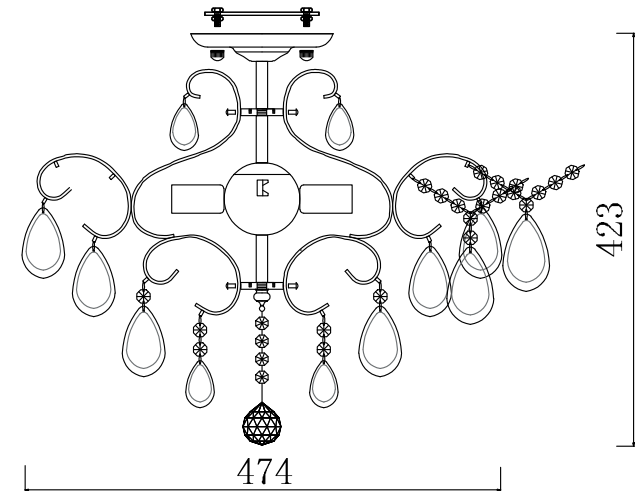

# INSTRUCTION

**MODEL:** FR2302-CL-04-WG  
CHANDELIER

4 X E14 (40W)

FREYA-LIGHT.COM