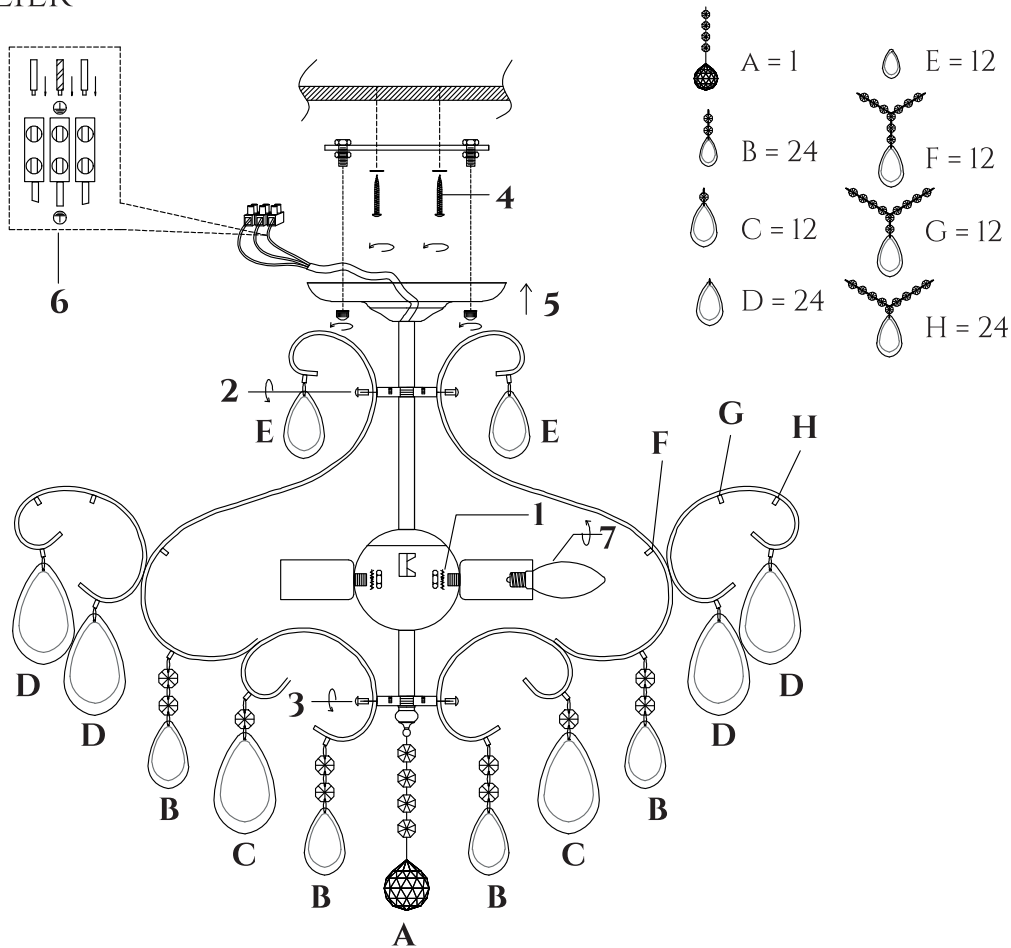

# INSTRUCTION

**MODEL:** FR2302-CL-06-WG  
**CHANDELIER**

6 X E14 (40W)

FREYA-LIGHT.COM