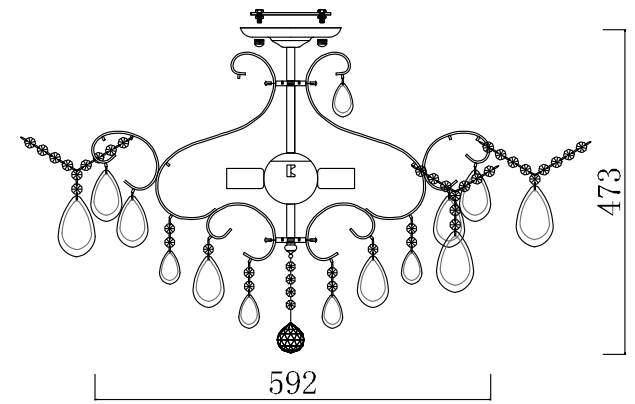

# INSTRUCTION

**MODEL:** FR2302-CL-06-WG  
**CHANDELIER**

6 X E14 (40W)

FREYA-LIGHT.COM