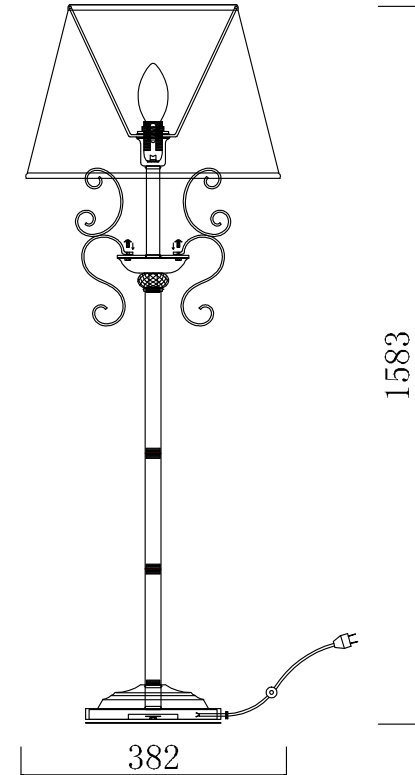

# INSTRUCTION

Model: FR2405-FL-01-BZ  
FLOOR LAMP

1 X E14 (40W)

FREYA-LIGHT.COM