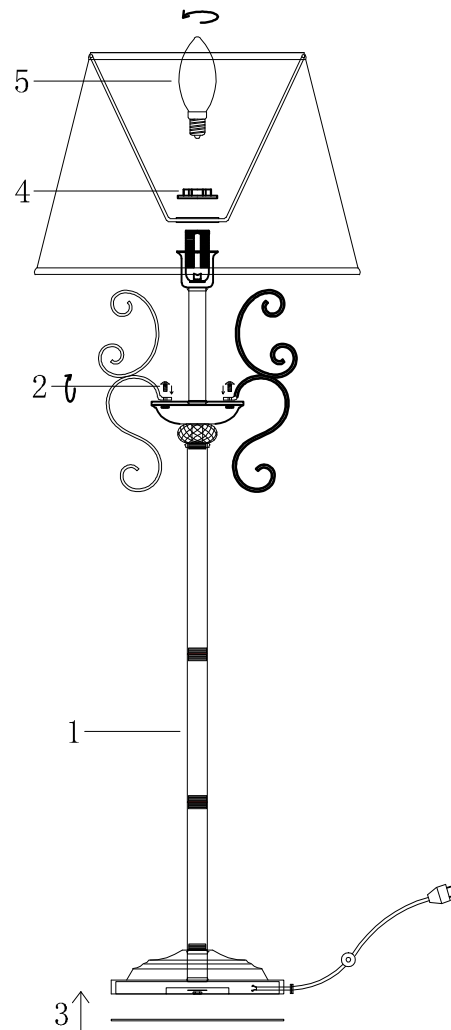

# INSTRUCTION

Model: FR2405-FL-01-BZ  
FLOOR LAMP

1 X E14 (40W)

FREYA-LIGHT.COM