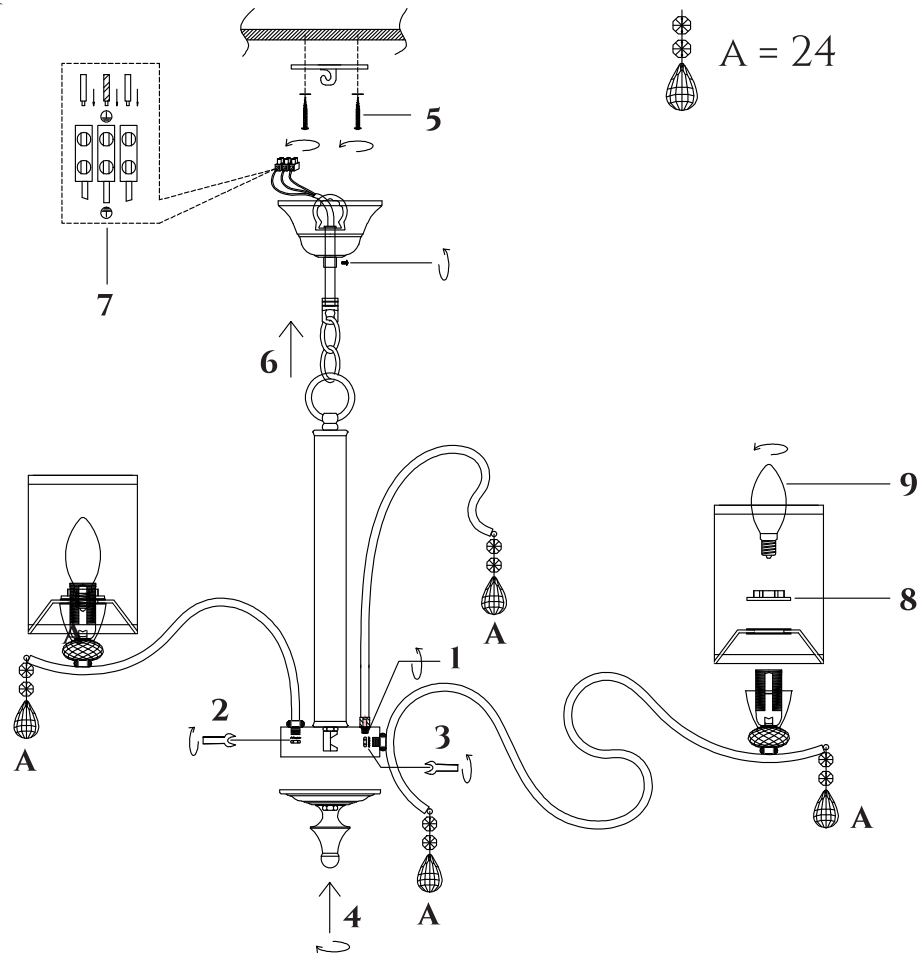

FREYA
TRADITION OF QUALITY

INSTRUCTION

MODEL: FR2300-PL-12-BZ
CHANDELIER

12 X E14 (40W)

FREYA-LIGHT.COM