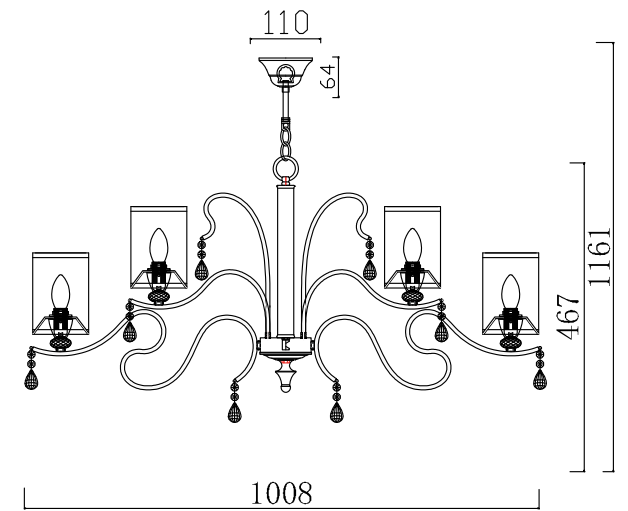

FREYA
TRADITION OF QUALITY

INSTRUCTION

MODEL: FR2300-PL-12-BZ
CHANDELIER

12 X E14 (40W)

FREYA-LIGHT.COM