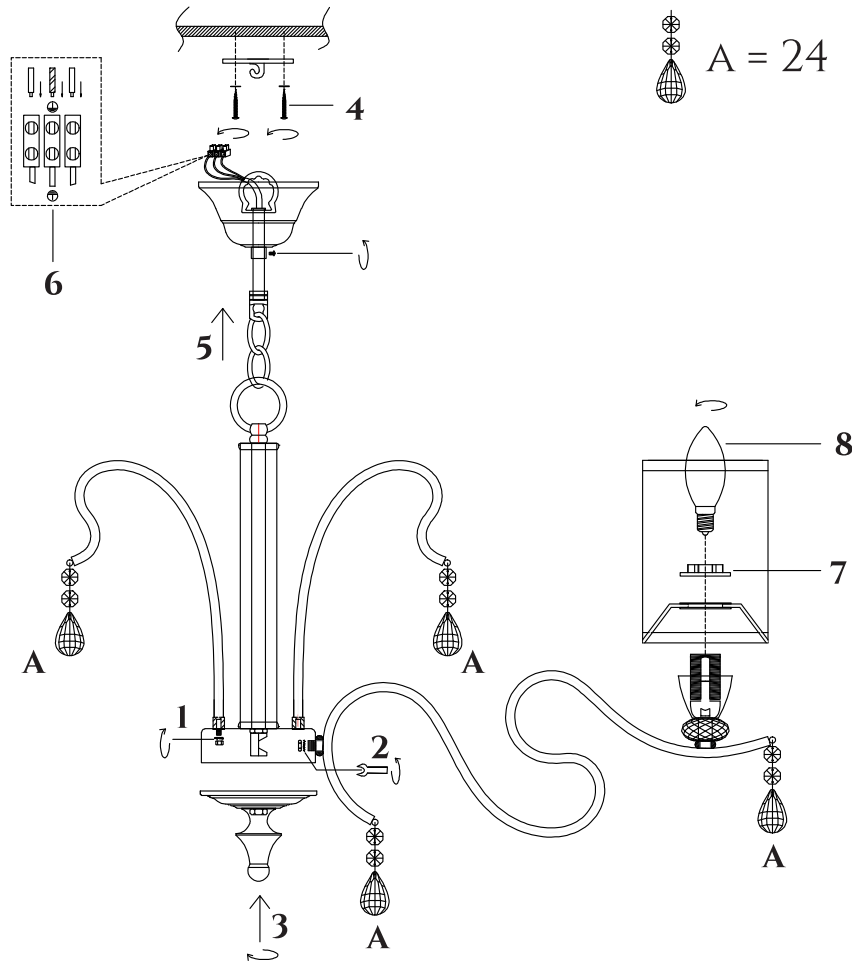

FREYA
TRADITION OF QUALITY

INSTRUCTION

MODEL: FR2300-PL-08-BZ
CHANDELIER

8 X E14 (40W)

FREYA-LIGHT.COM