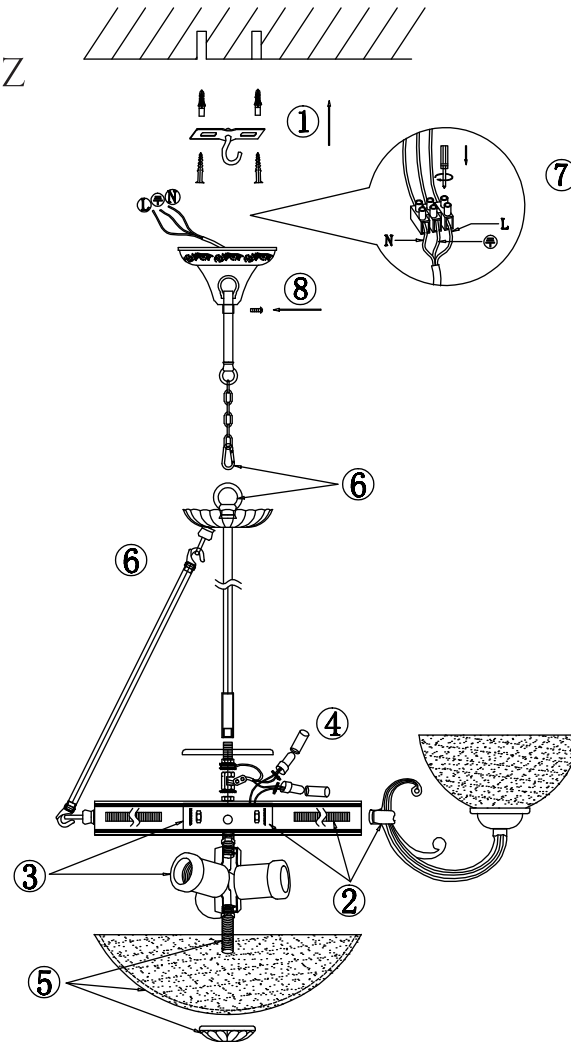

FREYA
TRADITION OF QUALITY

INSTRUCTION

MODEL: FR2012-PL-09-BZ
CHANDELIER

9 x E27 (60W)

FREYA-LIGHT.COM