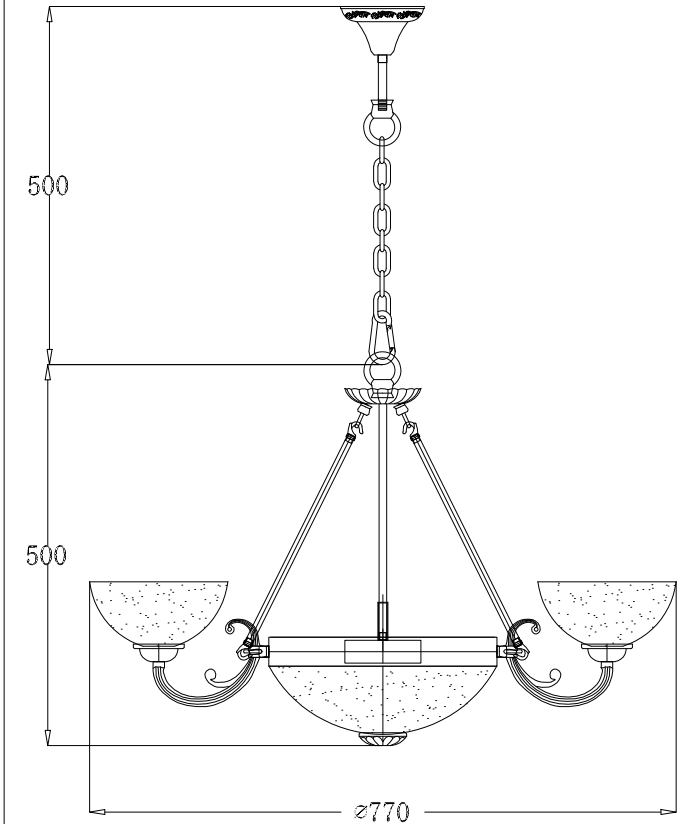

FREYA
TRADITION OF QUALITY

INSTRUCTION

MODEL: FR2012-PL-09-BZ
CHANDELIER

9 x E27 (60W)

FREYA-LIGHT.COM