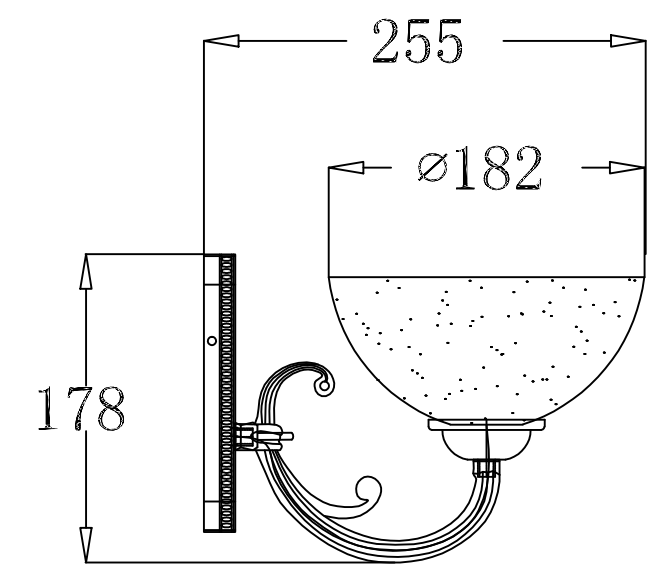

FREYA
TRADITION OF QUALITY

INSTRUCTION

MODEL: FR2012-WL-01-BZ
SCONCE

 1 x E27 (60W)

FREYA-LIGHT.COM