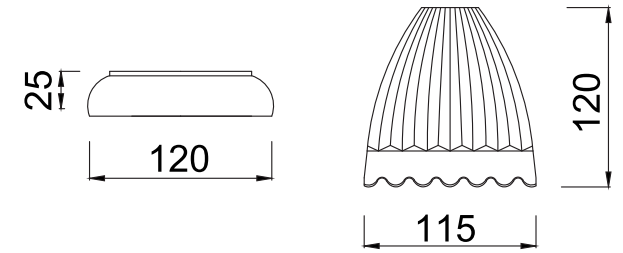

# INSTRUCTION

**MODEL:** FR2757-WL-01-BZ  
SCONCE

1 X E14 (40W)

FREYA-LIGHT.COM