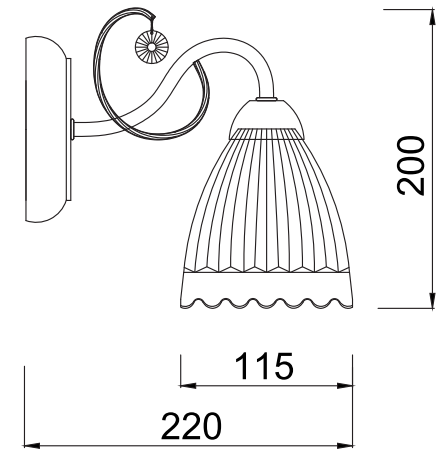

# INSTRUCTION

**MODEL:** FR2757-WL-01-BZ  
SCONCE

1 X E14 (40W)

FREYA-LIGHT.COM