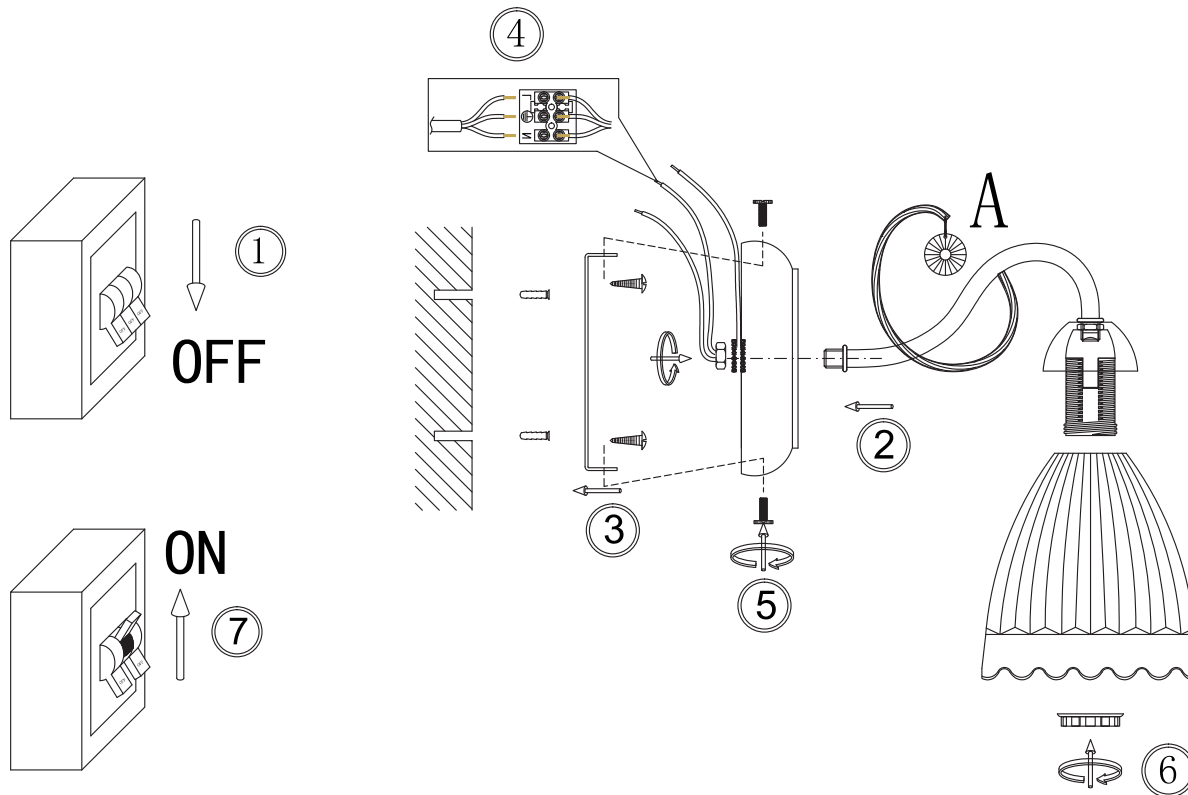

# INSTRUCTION

**MODEL:** FR2757-WL-01-BZ  
SCONCE

1 X E14 (40W)

FREYA-LIGHT.COM