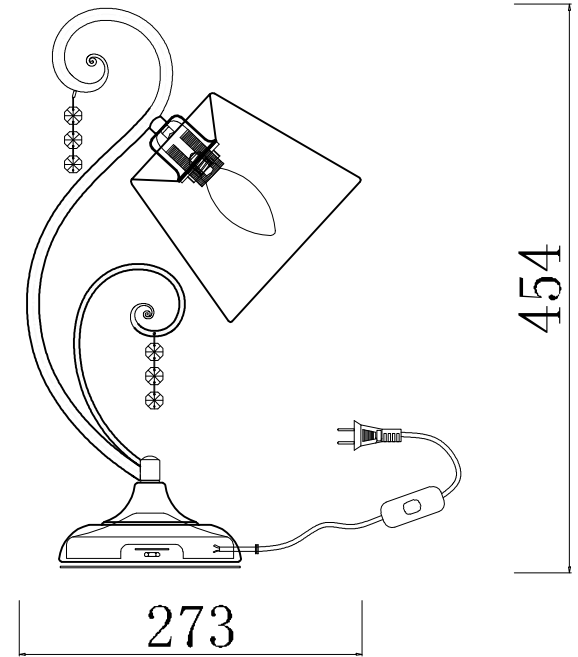

FREYA
TRADITION OF QUALITY

INSTRUCTION

MODEL: FR2406-TL-01-WG
TABLE LAMP

1 X E14 (40W)

FREYA-LIGHT.COM