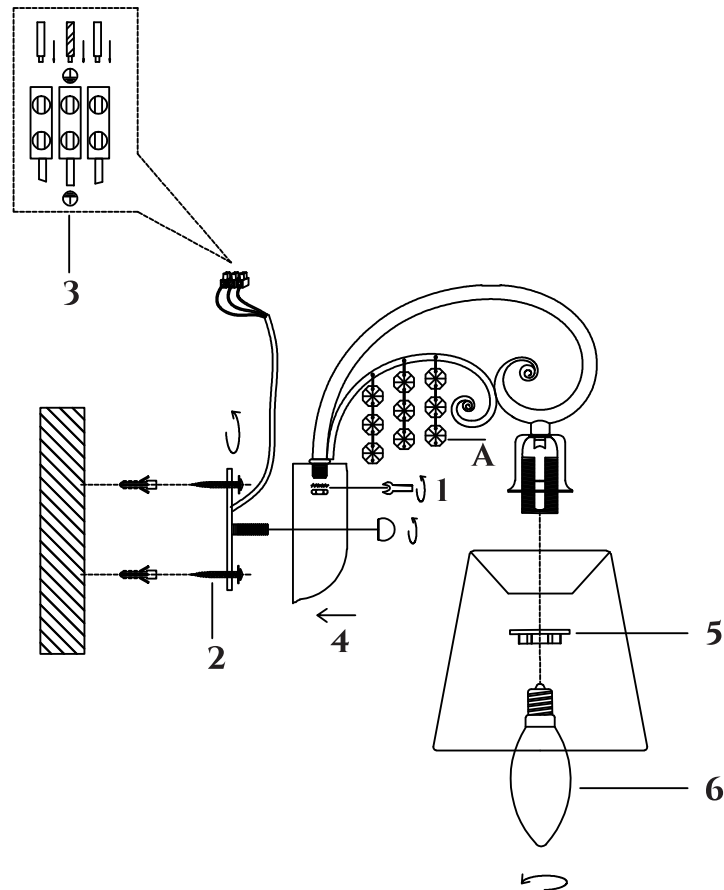

# INSTRUCTION

**MODEL:** FR2406-WL-01-WG  
SCONCE

1 X E14 (40W)

FREYA-LIGHT.COM