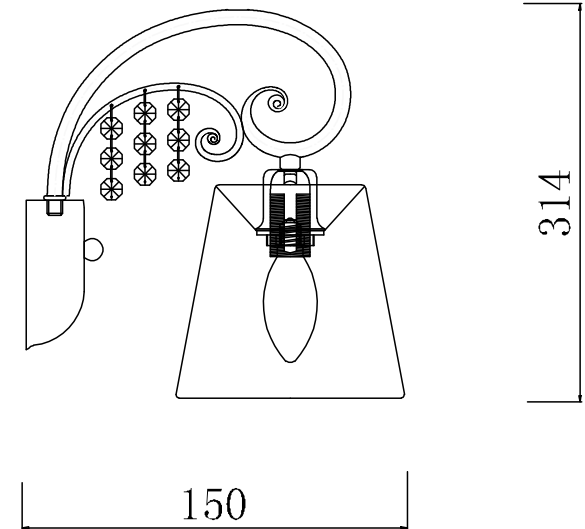

# INSTRUCTION

**MODEL:** FR2406-WL-01-WG  
SCONCE

1 X E14 (40W)

FREYA-LIGHT.COM