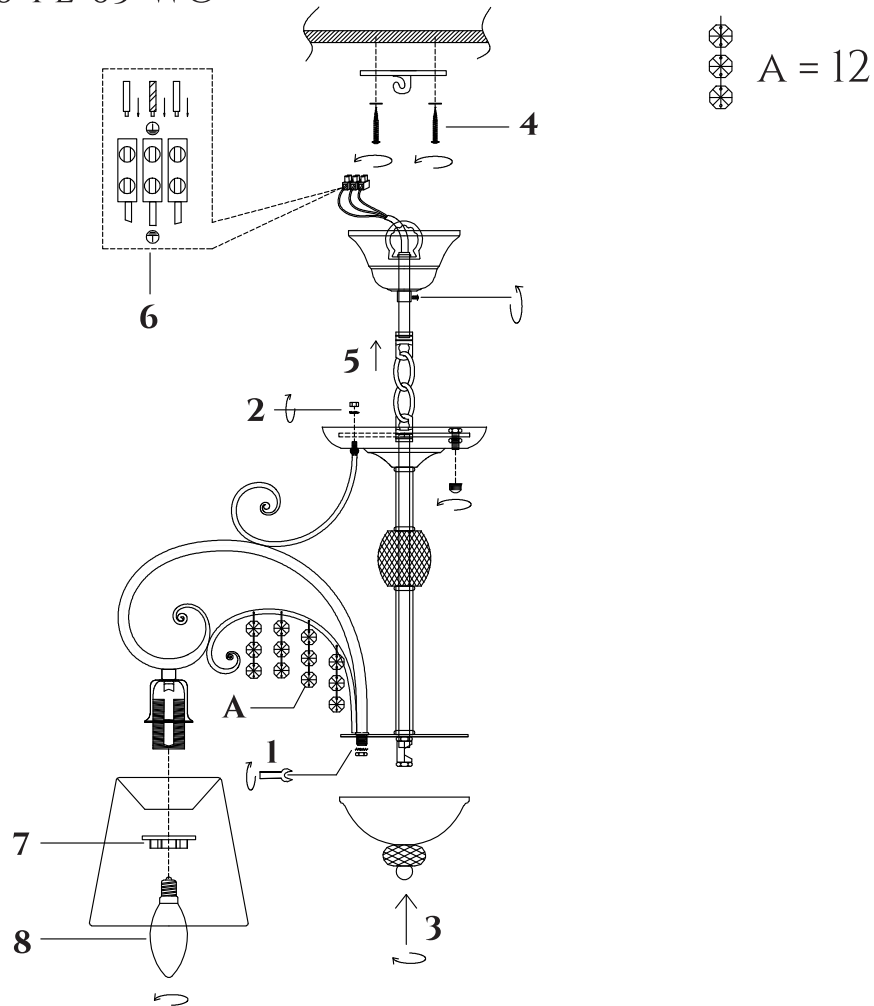

# INSTRUCTION

**MODEL:** FR2406-PL-03-WG  
CHANDELIER

3 X E14 (40W)

FREYA-LIGHT.COM