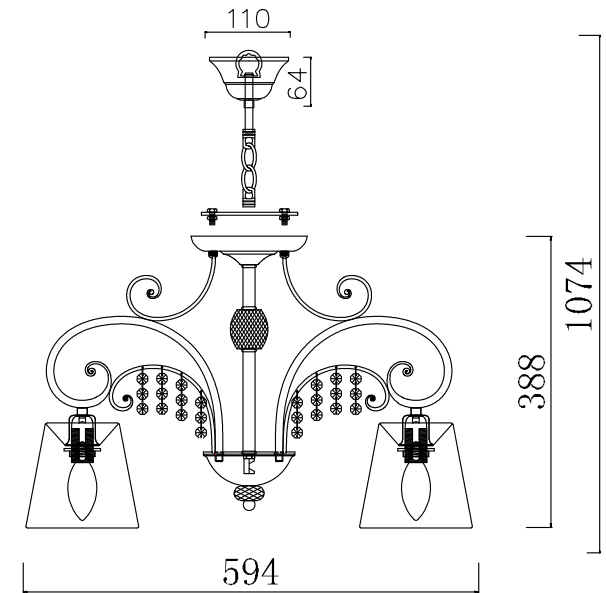

# INSTRUCTION

**MODEL:** FR2406-PL-03-WG  
CHANDELIER

3 X E14 (40W)

FREYA-LIGHT.COM