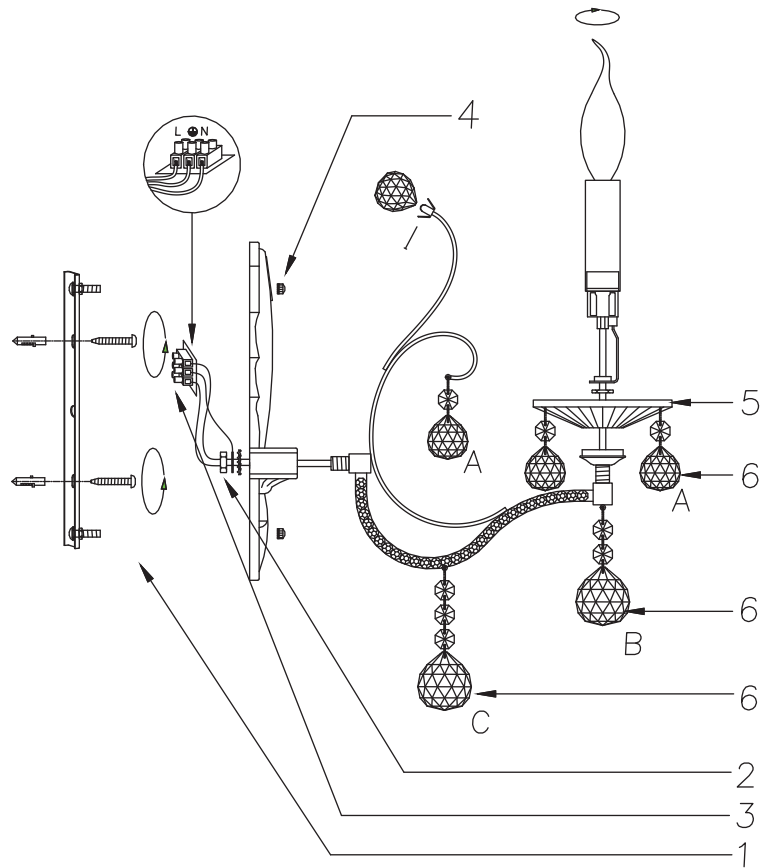

FREYA
TRADITION OF QUALITY

INSTRUCTION

MODEL: FR1130-WL-01-G
SCONCE

A - 5
B - 1
C - 1

1 x E14 (40w)

FREYA-LIGHT.COM