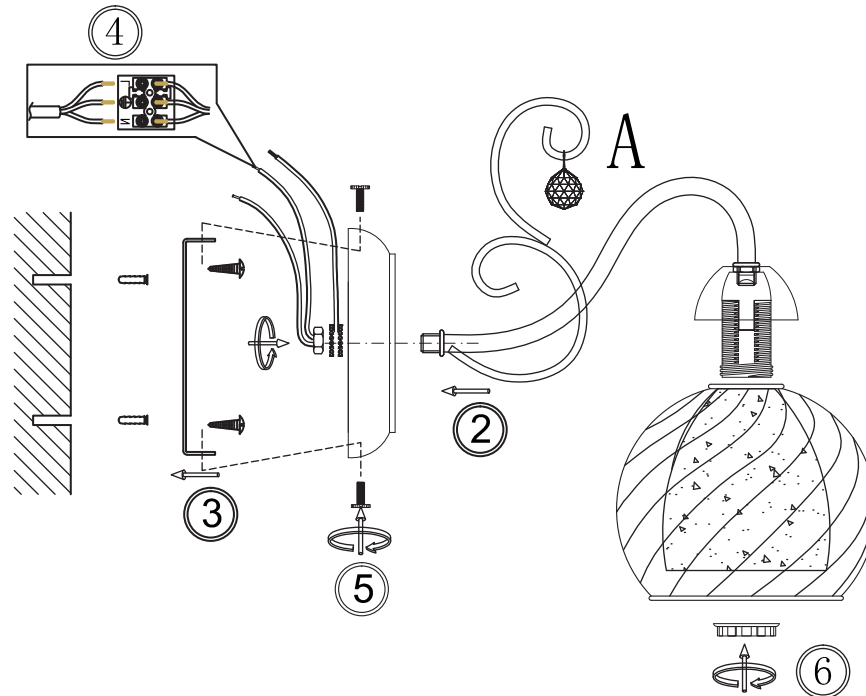

# INSTRUCTION

MODEL: FR2662-WL-01-BZ

1 X E14 (40W)

FREYA-LIGHT.COM