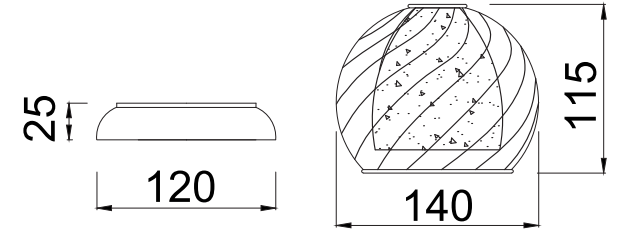

# INSTRUCTION

MODEL: FR2662-WL-01-BZ

1 X E14 (40W)

FREYA-LIGHT.COM