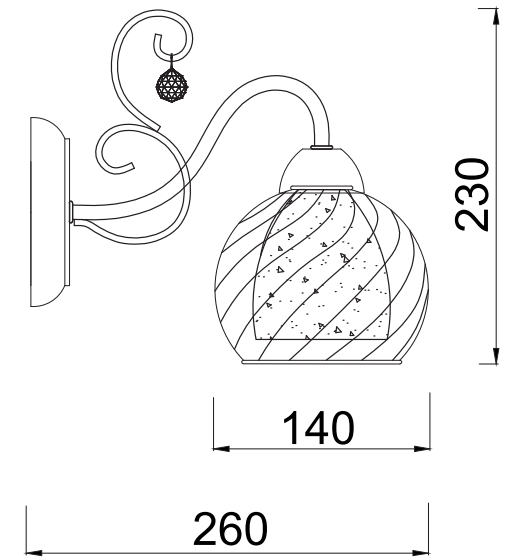

# INSTRUCTION

MODEL: FR2662-WL-01-BZ

1 X E14 (40W)

FREYA-LIGHT.COM