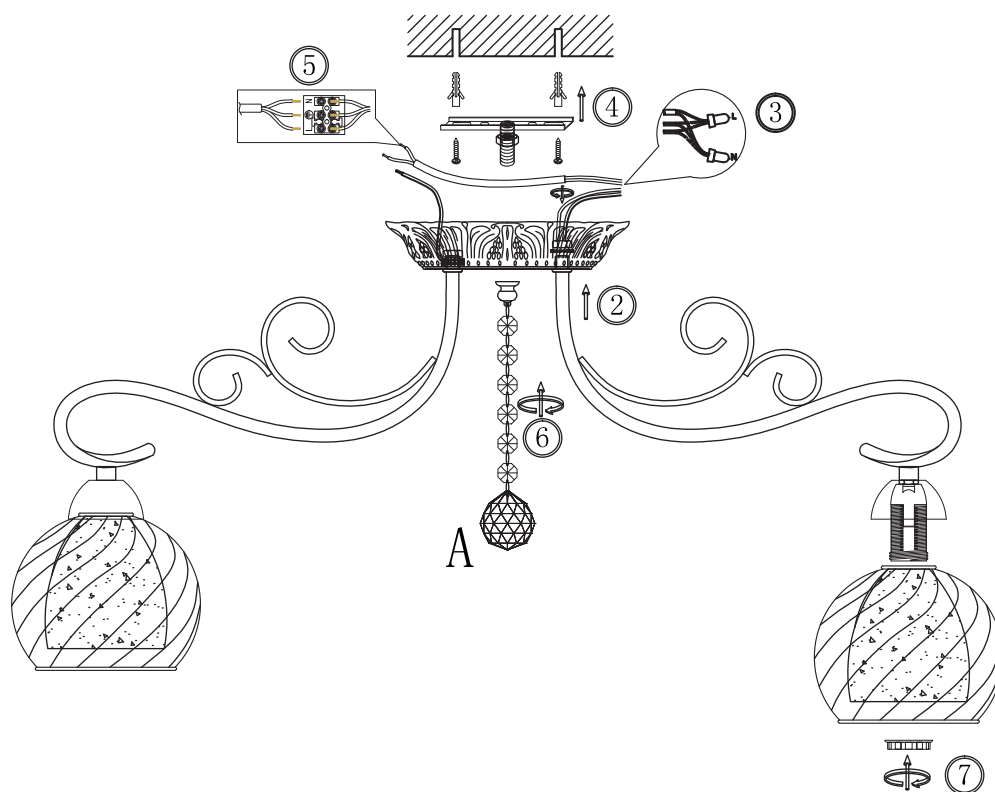

# INSTRUCTION

MODEL: FR2662-PL-08-BZ

OFF

ON

8 X E14 (40W)

FREYA-LIGHT.COM