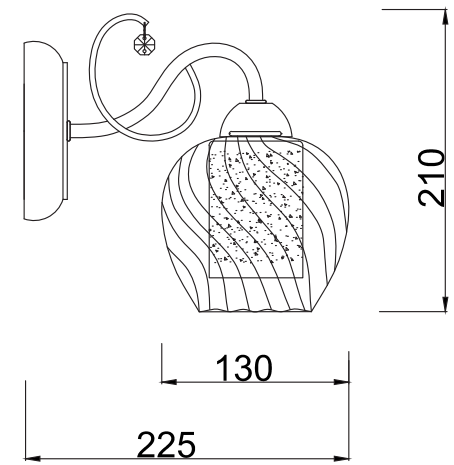

# INSTRUCTION

MODEL: FR2663-WL-01-CH

1 X E14 (40W)

FREYA-LIGHT.COM