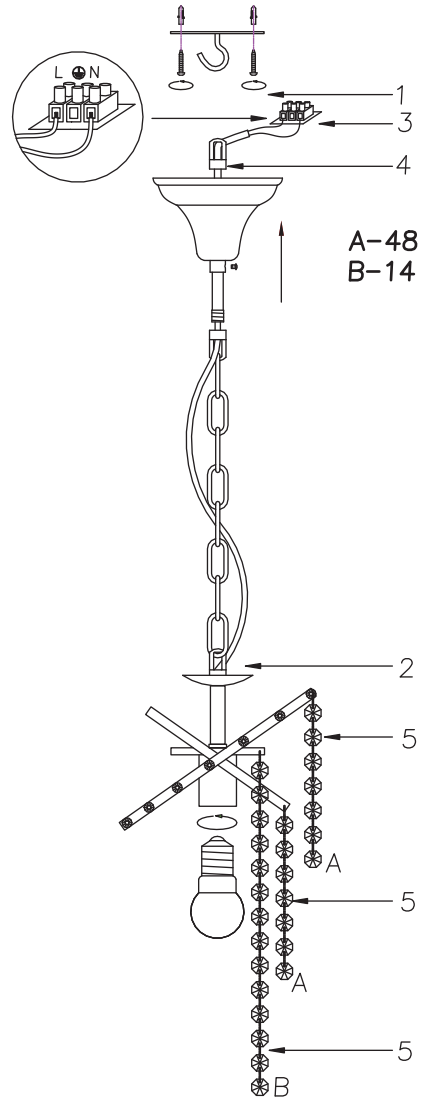

FREYA
TRADITION OF QUALITY

INSTRUCTION

MODEL: FR1129-PL-01-CH

1 x E14 (40w)

FREYA-LIGHT.COM