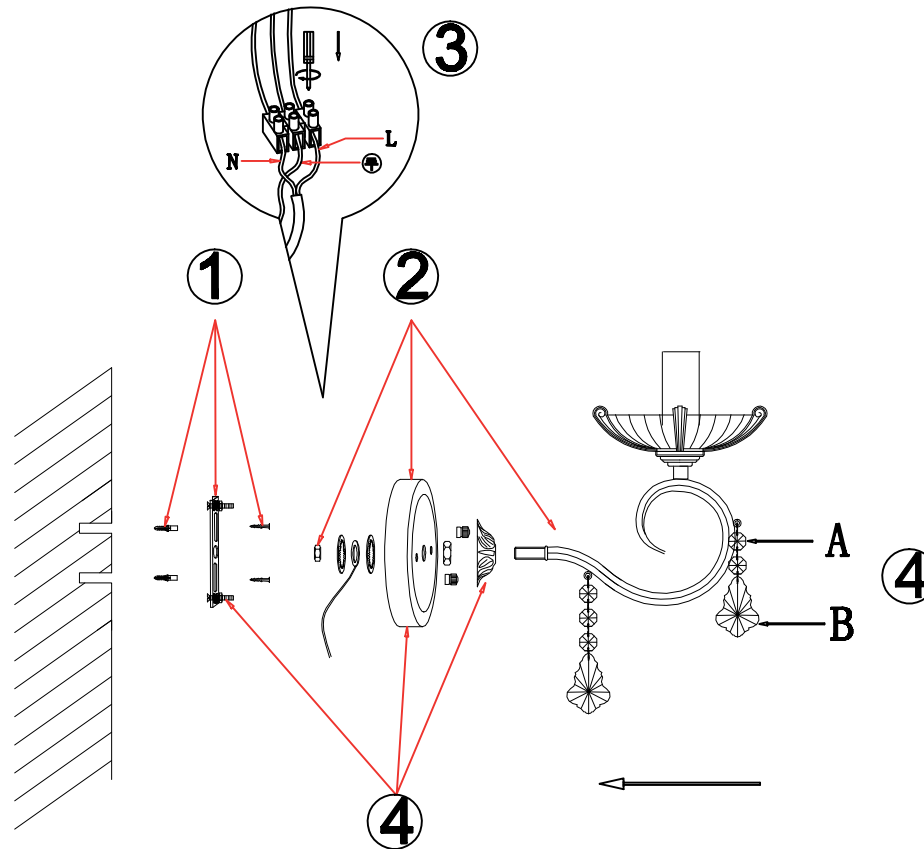

FREYA
TRADITION OF QUALITY

INSTRUCTION

MODEL: FR2014-WL-01-BZ
SCONCE

A=5

B=2

1 x E14 (60w)

FREYA-LIGHT.COM