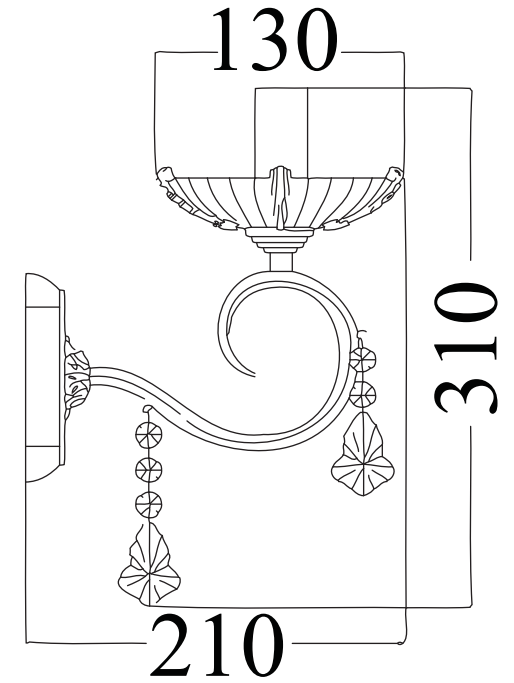

FREYA
TRADITION OF QUALITY

INSTRUCTION

MODEL: FR2014-WL-01-BZ
SCONCE

A=5

B=2

1 x E14 (60w)

FREYA-LIGHT.COM