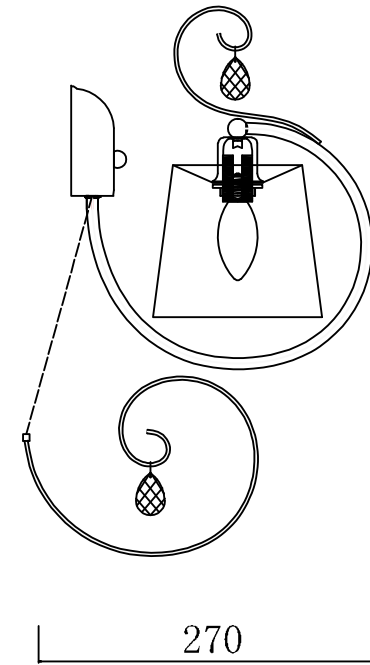

FREYA
TRADITION OF QUALITY

INSTRUCTION

MODEL: FR2020-WL-01-BG
SCONCE

1 X E14 (40W)

FREYA-LIGHT.COM