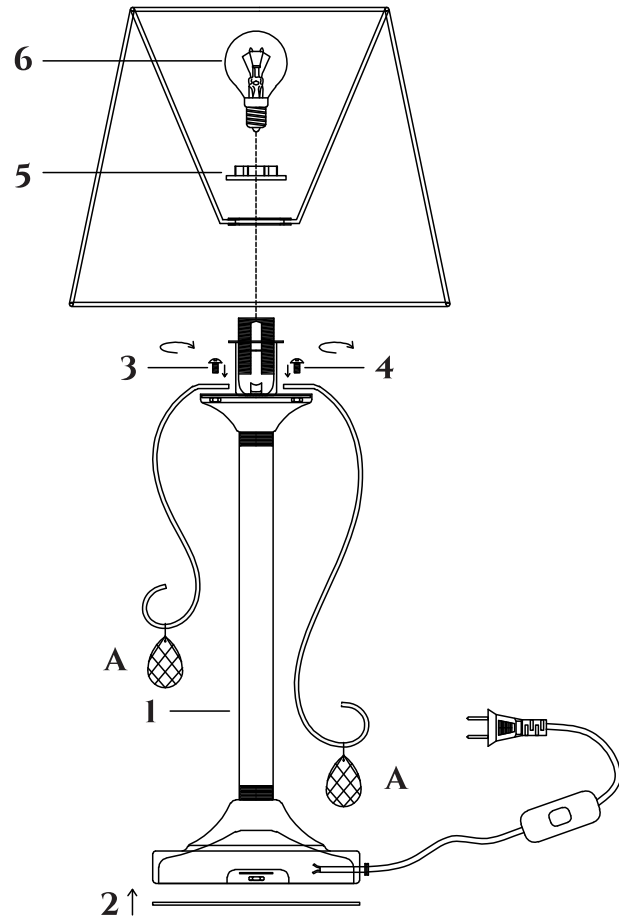

FREYA
TRADITION OF QUALITY

INSTRUCTION

MODEL: FR2020-TL-01-BG
TABLE LAMP

 A = 6

1 X E14 (40W)

FREYA-LIGHT.COM