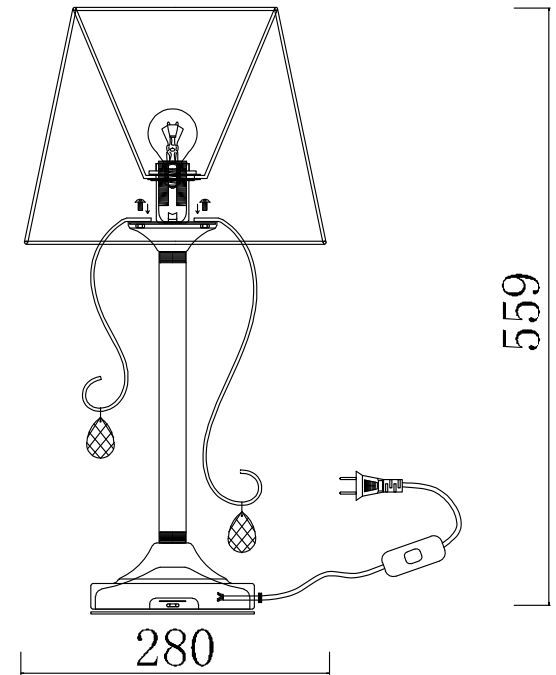

FREYA
TRADITION OF QUALITY

INSTRUCTION

MODEL: FR2020-TL-01-BG
TABLE LAMP

 A = 6

1 X E14 (40W)

FREYA-LIGHT.COM