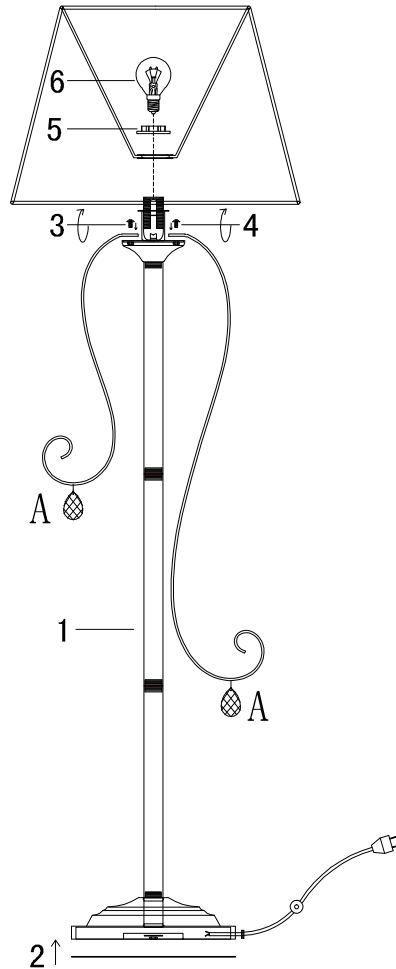

# INSTRUCTION

Model: FR2020-FL-01-BG  
FLOOR LAMP

1 X E14 (40W)

FREYA-LIGHT.COM