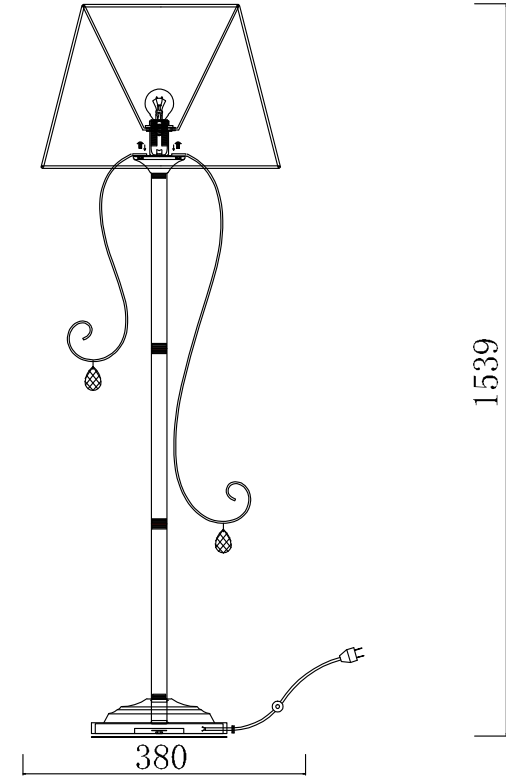

# INSTRUCTION

Model: FR2020-FL-01-BG  
FLOOR LAMP

1 X E14 (40W)

FREYA-LIGHT.COM