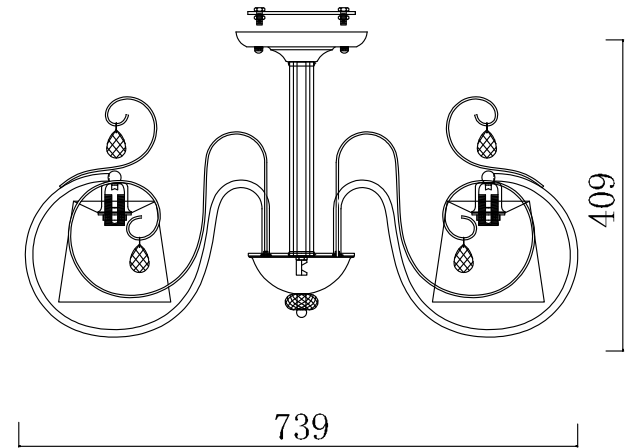

FREYA
TRADITION OF QUALITY

INSTRUCTION

MODEL: FR2020-CL-05-CH
CHANDELIER

5 X E14 (40W)

FREYA-LIGHT.COM