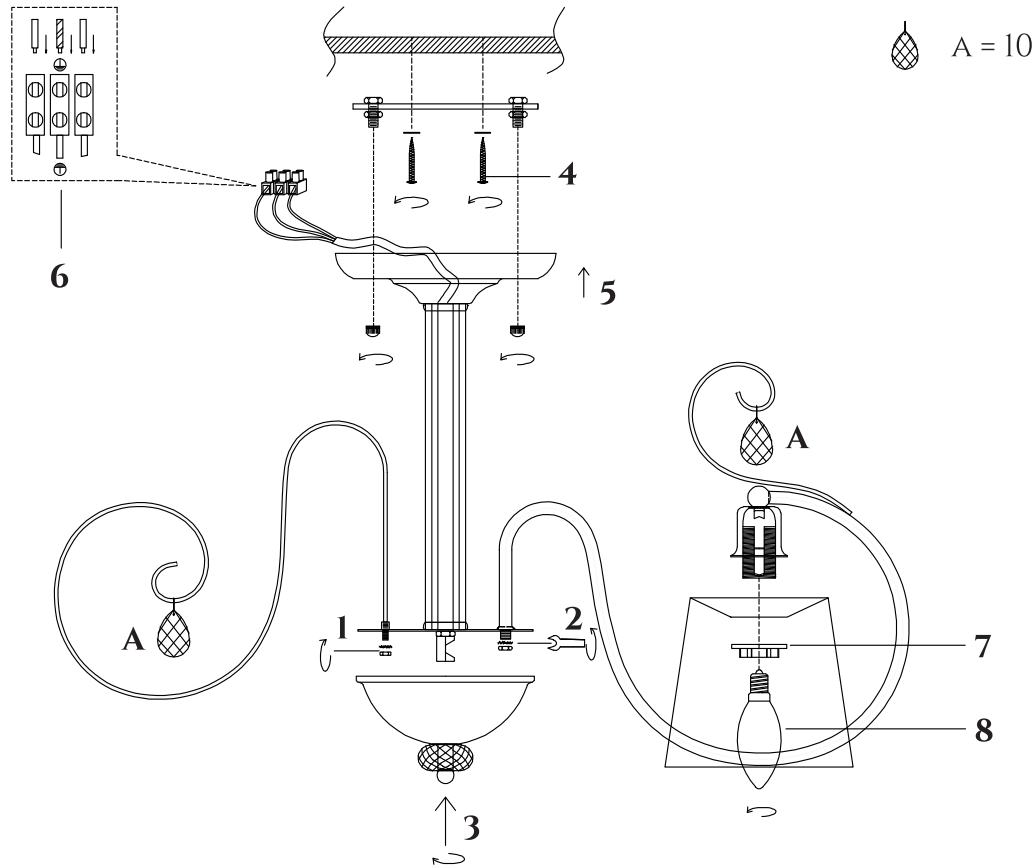

FREYA
TRADITION OF QUALITY

INSTRUCTION

MODEL: FR2020-CL-05-CH
CHANDELIER

5 X E14 (40W)

FREYA-LIGHT.COM