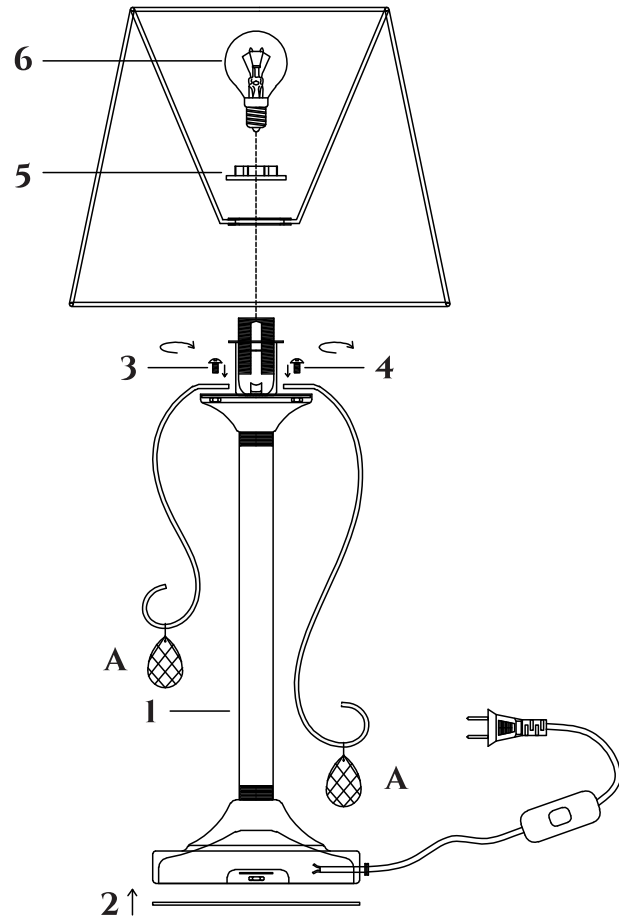

FREYA
TRADITION OF QUALITY

INSTRUCTION

MODEL: FR2020-TL-01-BZ
TABLE LAMP

 A = 6

1 X E14 (40W)

FREYA-LIGHT.COM