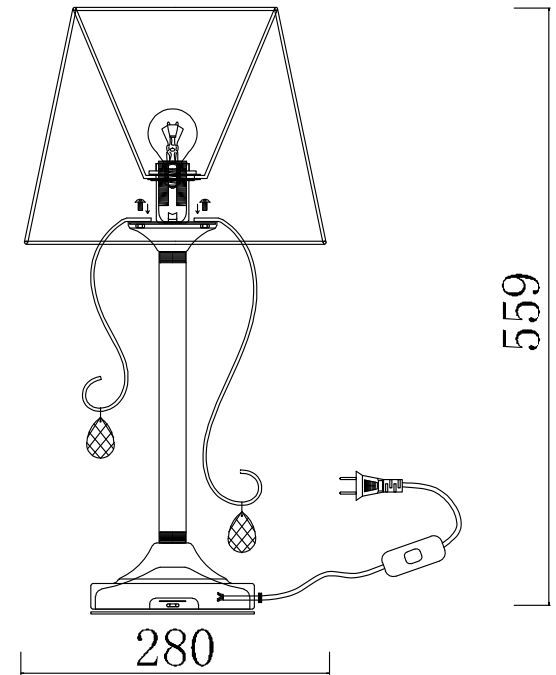

FREYA
TRADITION OF QUALITY

INSTRUCTION

MODEL: FR2020-TL-01-BZ
TABLE LAMP

 A = 6

1 X E14 (40W)

FREYA-LIGHT.COM