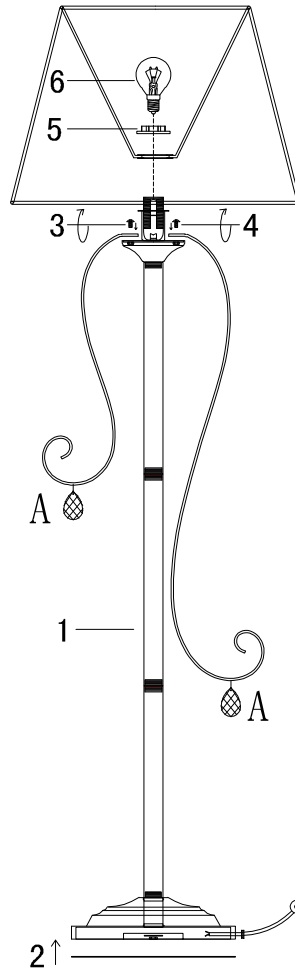

FREYA
TRADITION OF QUALITY

INSTRUCTION

Model: FR2020-FL-01-BZ
FLOOR LAMP

1 X E14 (40W)

FREYA-LIGHT.COM