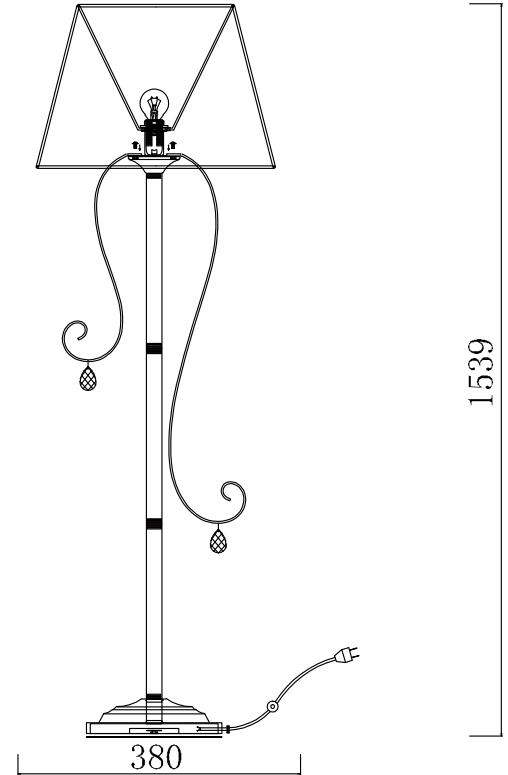

FREYA
TRADITION OF QUALITY

INSTRUCTION

Model: FR2020-FL-01-BZ
FLOOR LAMP

1 X E14 (40W)

FREYA-LIGHT.COM