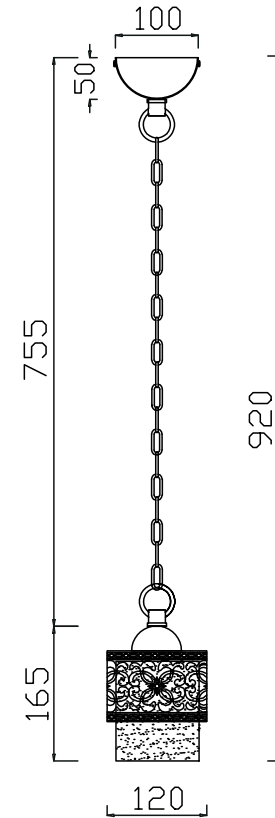

FREYA
TRADITION OF QUALITY

INSTRUCTION

Model: FR2200-PL-01-G
CHANDELIER

1 X E27 (60W)

FREYA-LIGHT.COM