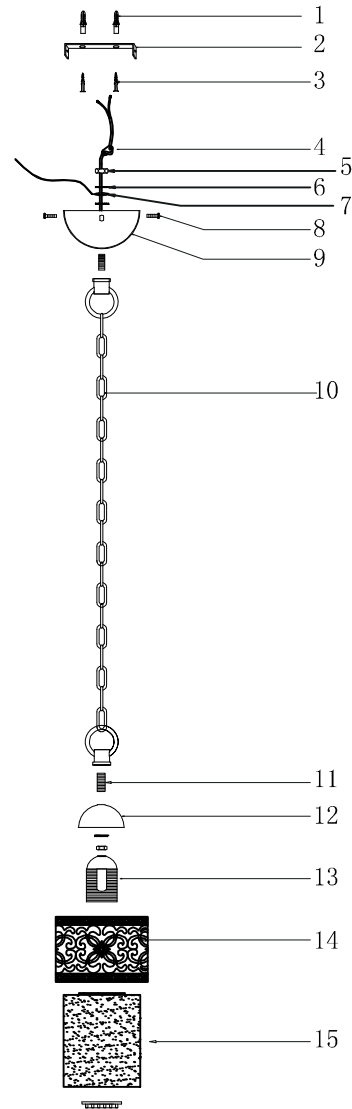

# INSTRUCTION

Model: FR2200-PL-01-BZ  
CHANDELIER

1 X E27 (60W)

FREYA-LIGHT.COM