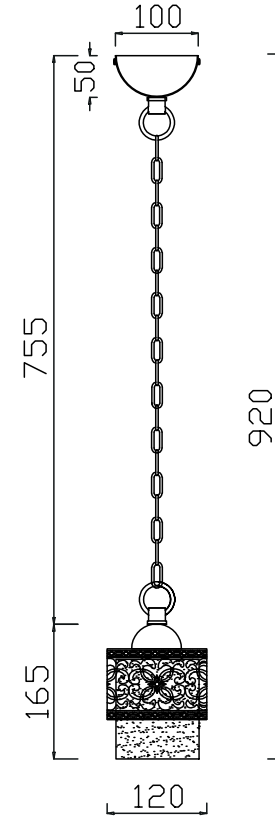

# INSTRUCTION

Model: FR2200-PL-01-BZ  
CHANDELIER

1 X E27 (60W)

FREYA-LIGHT.COM