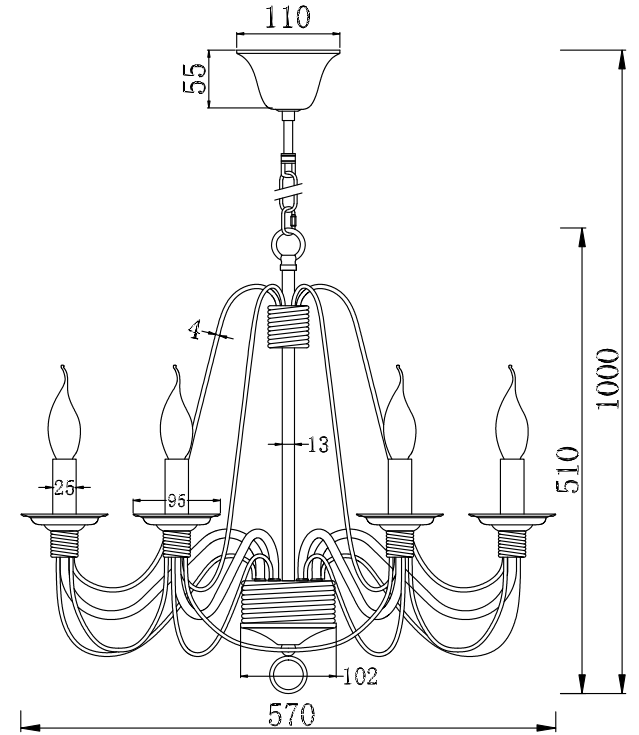

FREYA
TRADITION OF QUALITY

INSTRUCTION

MODEL: FR2046-PL-06-WG
CHANDELIER

6 X E14 (60W)

FREYA-LIGHT.COM