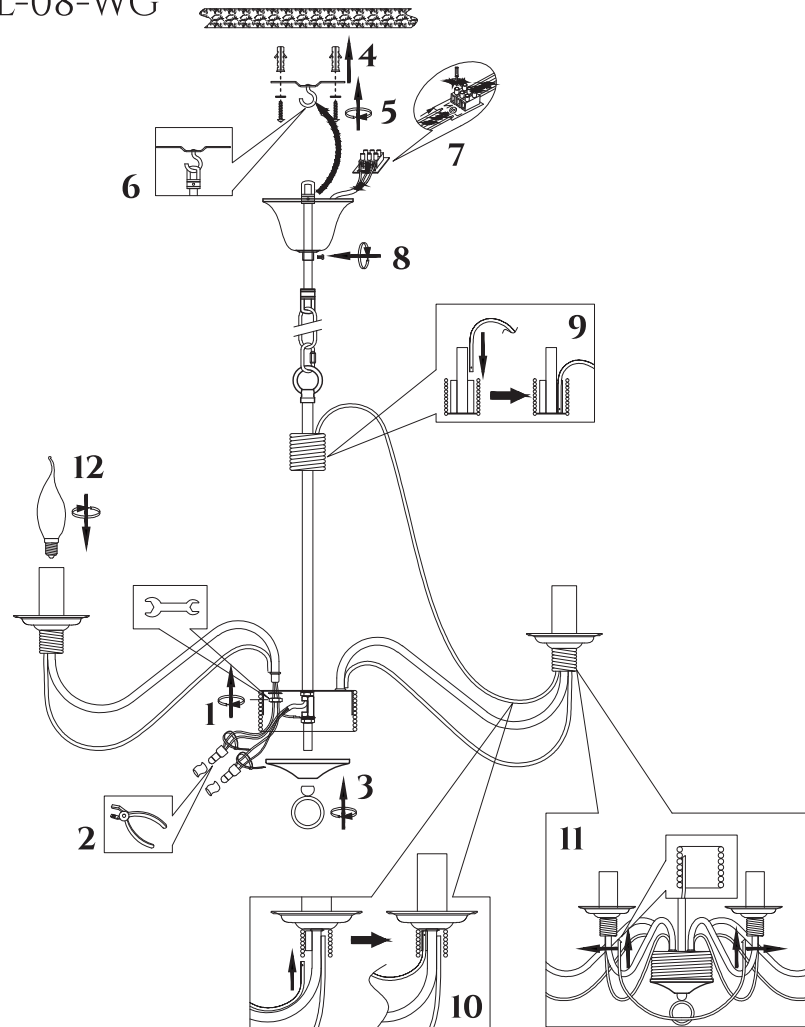

FREYA
TRADITION OF QUALITY

INSTRUCTION

MODEL: FR2046-PL-08-WG
CHANDELIER

8 X E14 (60W)

FREYA-LIGHT.COM