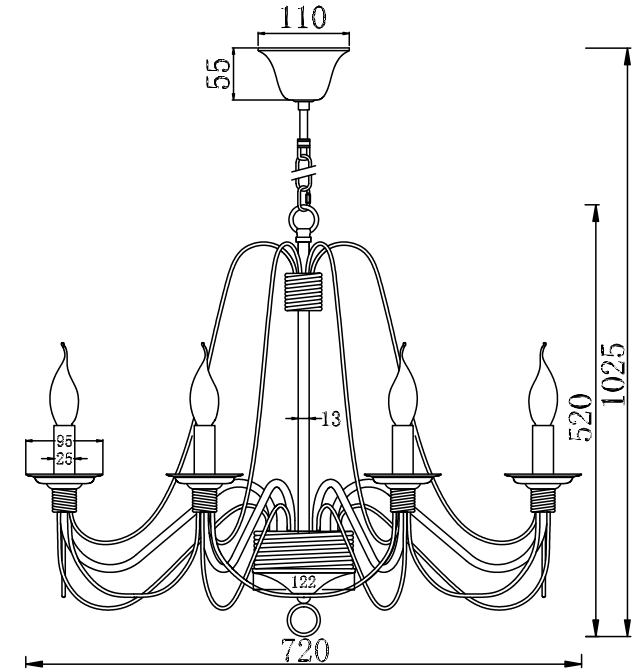

FREYA
TRADITION OF QUALITY

INSTRUCTION

MODEL: FR2046-PL-08-WG
CHANDELIER

8 X E14 (60W)

FREYA-LIGHT.COM