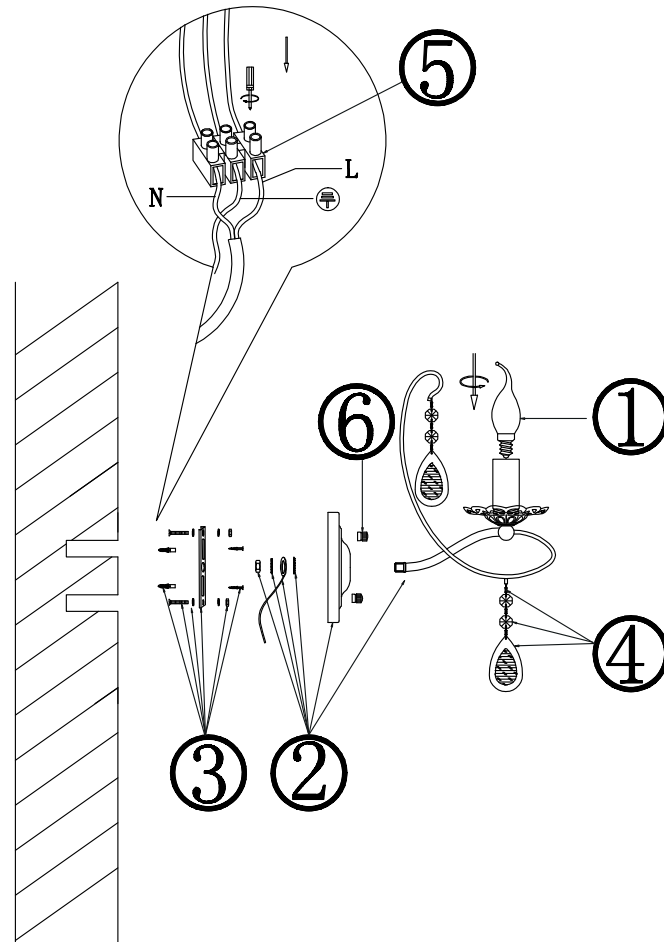

# INSTRUCTION

**MODEL:** FR2320-WL-01-WG  
WALL LAMP

1 X E14 (60W)

FREYA-LIGHT.COM