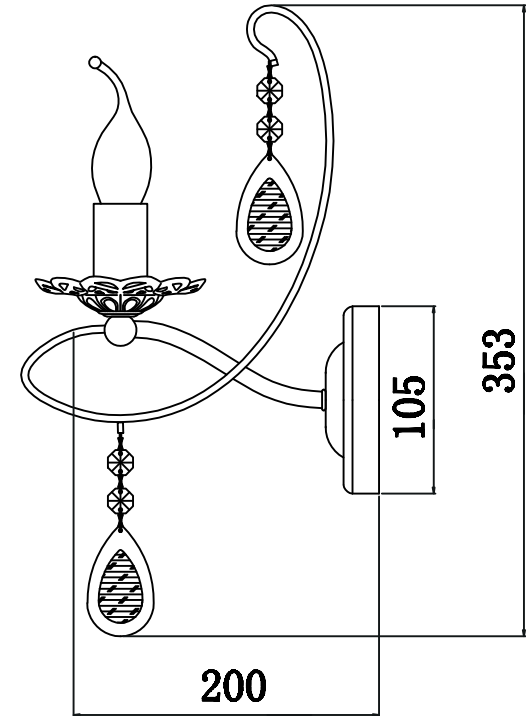

# INSTRUCTION

**MODEL:** FR2320-WL-01-WG  
WALL LAMP

1 X E14 (60W)

FREYA-LIGHT.COM