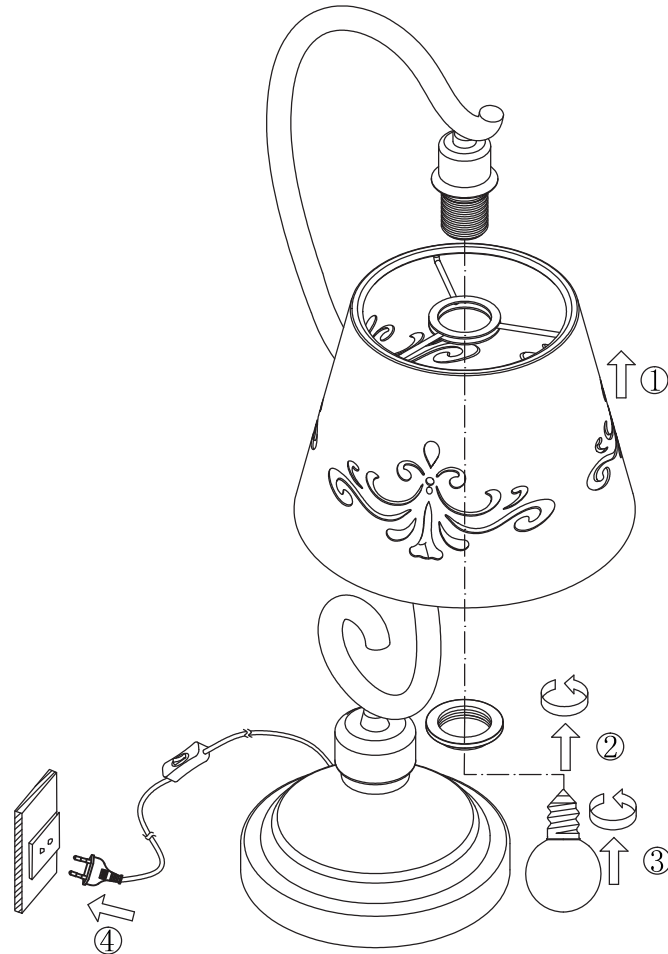

FREYA
TRADITION OF QUALITY

INSTRUCTION

MODEL: FR2259-TL-01-W
TABLE LAMP

1 X E14 (40W)

FREYA-LIGHT.COM