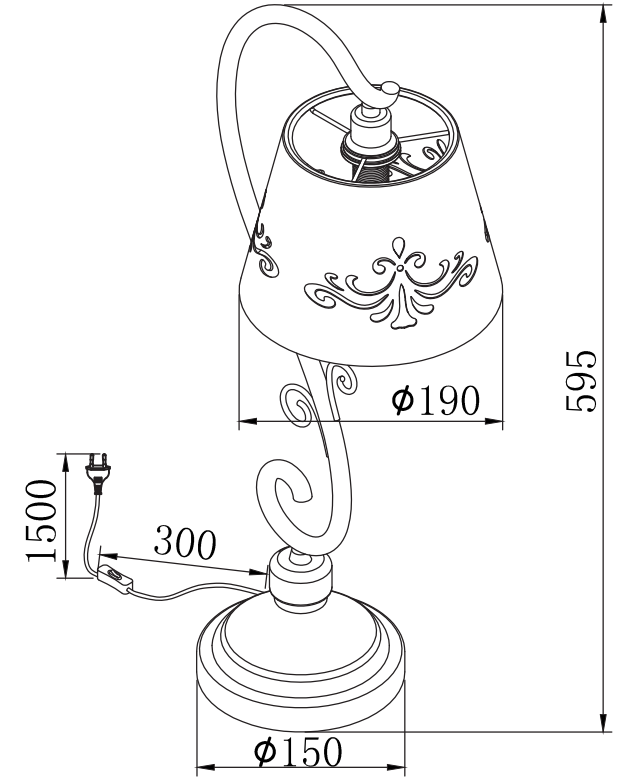

FREYA
TRADITION OF QUALITY

INSTRUCTION

MODEL: FR2259-TL-01-W
TABLE LAMP

1 X E14 (40W)

FREYA-LIGHT.COM