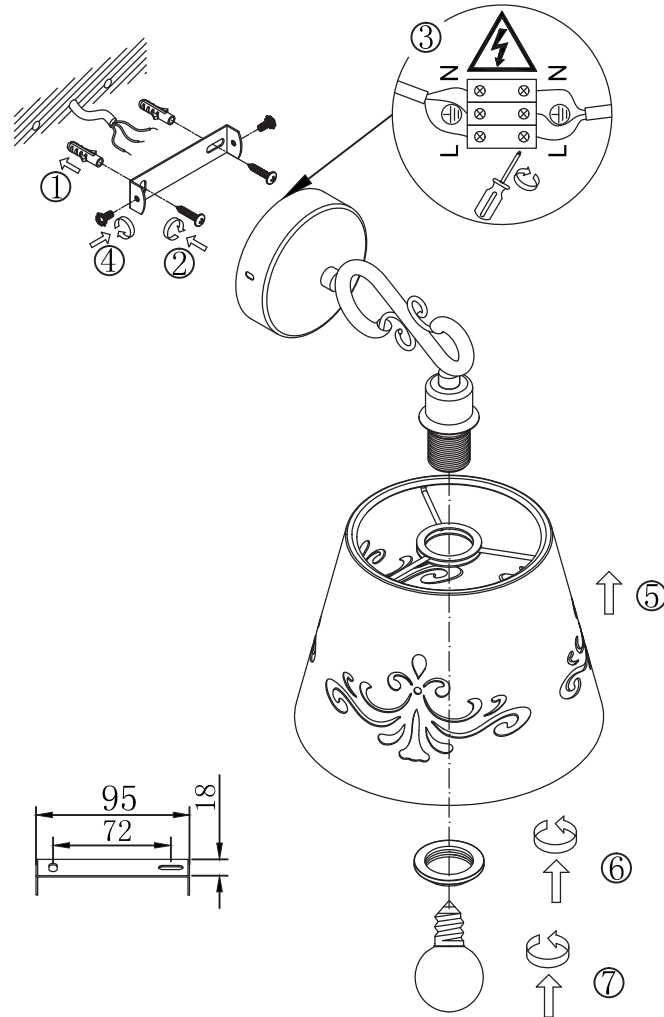

# INSTRUCTION

**MODEL:** FR2259-WL-01-W  
WALL LAMP

1 X E14 (40W)

FREYA-LIGHT.COM