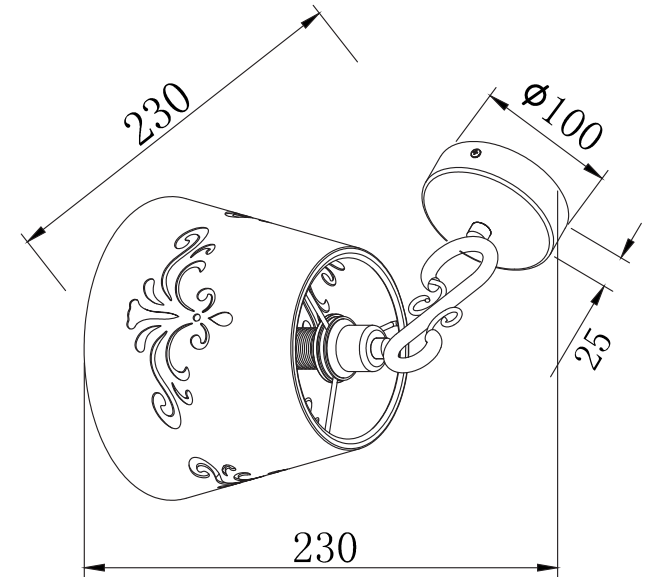

# INSTRUCTION

**MODEL:** FR2259-WL-01-W  
WALL LAMP

1 X E14 (40W)

FREYA-LIGHT.COM