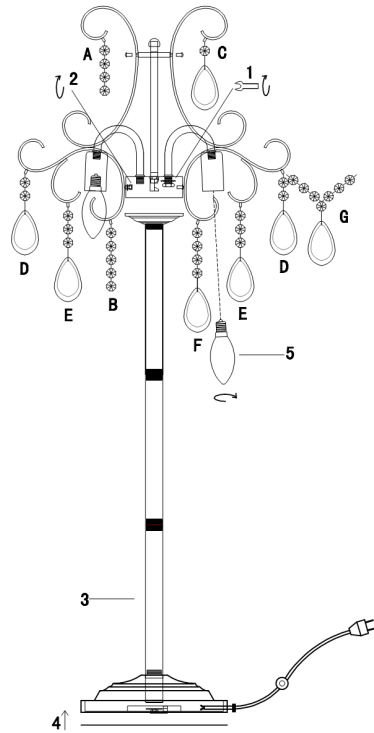

FREYA
TRADITION OF QUALITY

INSTRUCTION

Model: FR2302FL-04WG

Floor Lamp

A	B	C	D	E	F	G
6pcs	6pcs	6pcs	12pcs	12pcs	6pcs	12pcs

4 x E14 (40W)

FREYA-LIGHT.COM