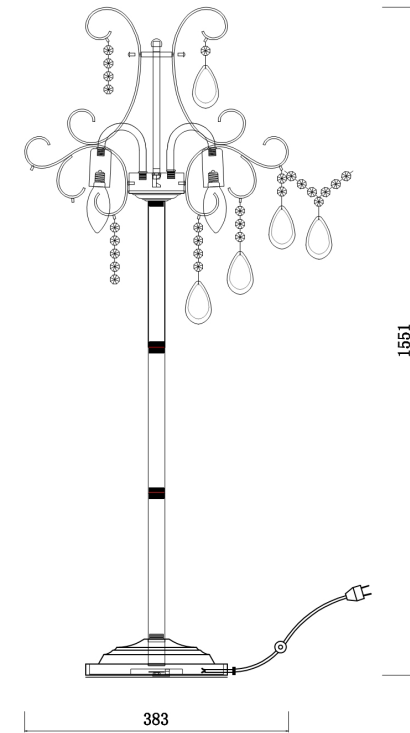

FREYA
TRADITION OF QUALITY

INSTRUCTION

Model: FR2302FL-04WG

Floor Lamp

A	B	C	D	E	F	G
6pcs	6pcs	6pcs	12pcs	12pcs	6pcs	12pcs

4 x E14 (40W)

FREYA-LIGHT.COM