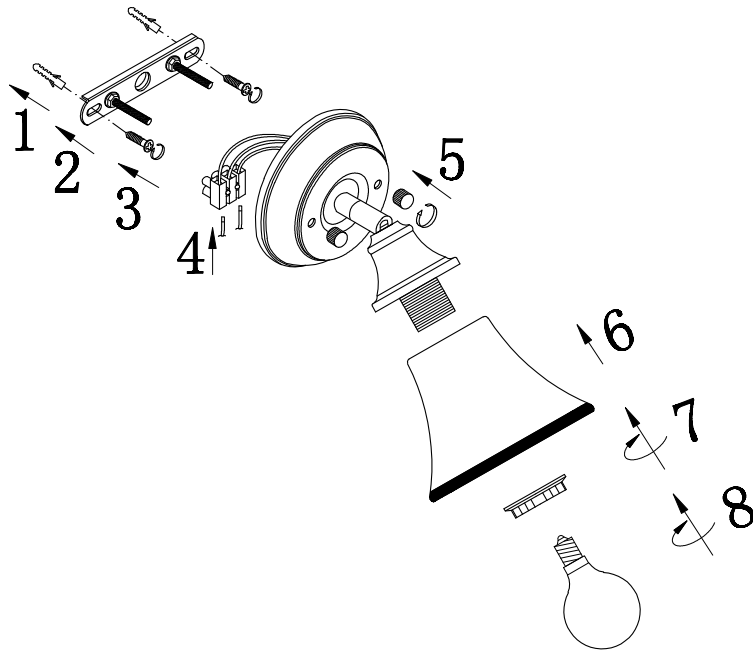

FREYA
TRADITION OF QUALITY

Instruction

FR2272-WL-01-BS

1 x E14 (40W)

Model: FR2272-WL-01-BS

Series: Jasinta

Wall Lamps