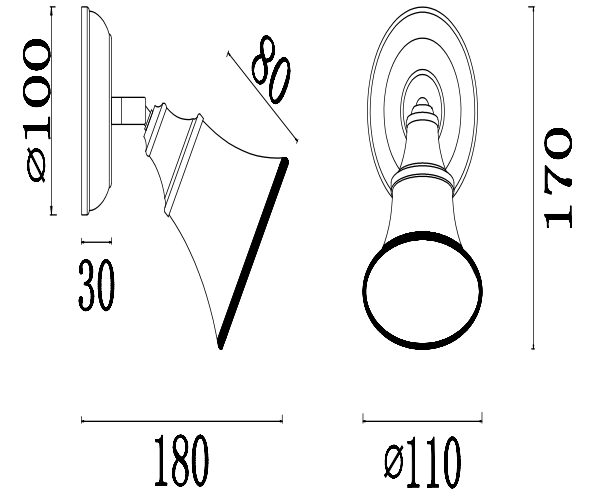

FREYA
TRADITION OF QUALITY

Instruction

FR2272-WL-01-BS

1 x E14 (40W)

Model: FR2272-WL-01-BS

Series: Jasinta

Wall Lamps