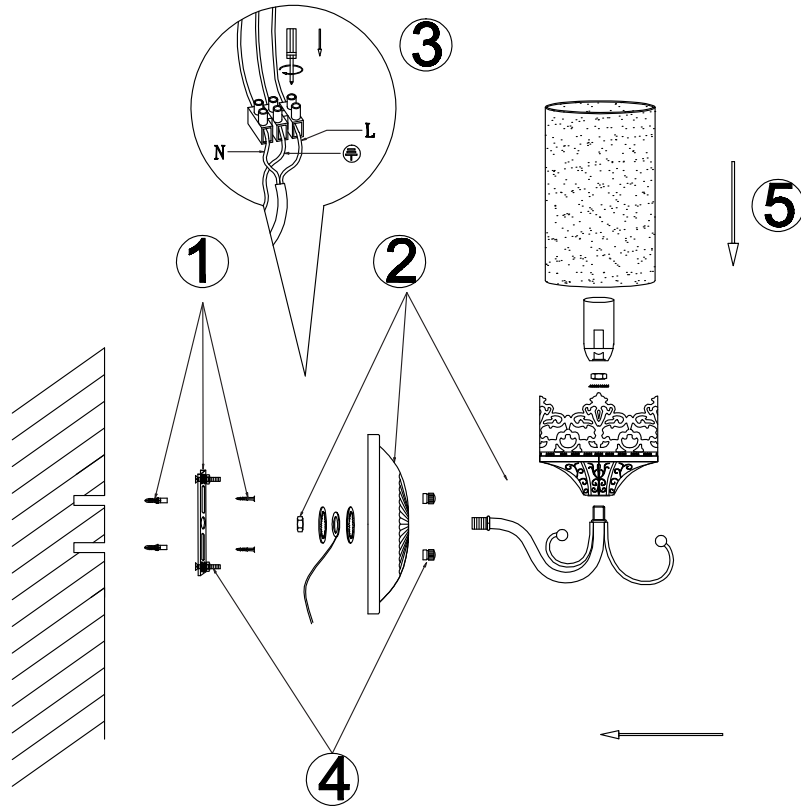

# INSTRUCTION

**MODEL:** FR2563-WL-01-BZ  
CHANDELIER

1 X E14 (60W)

FREYA-LIGHT.COM