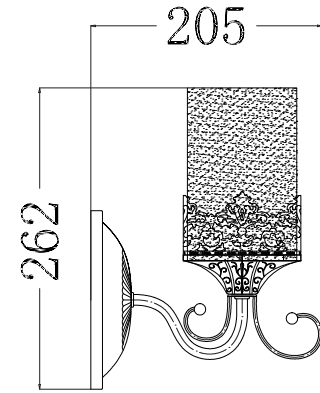

# INSTRUCTION

**MODEL:** FR2563-WL-01-BZ  
CHANDELIER

1 X E14 (60W)

FREYA-LIGHT.COM